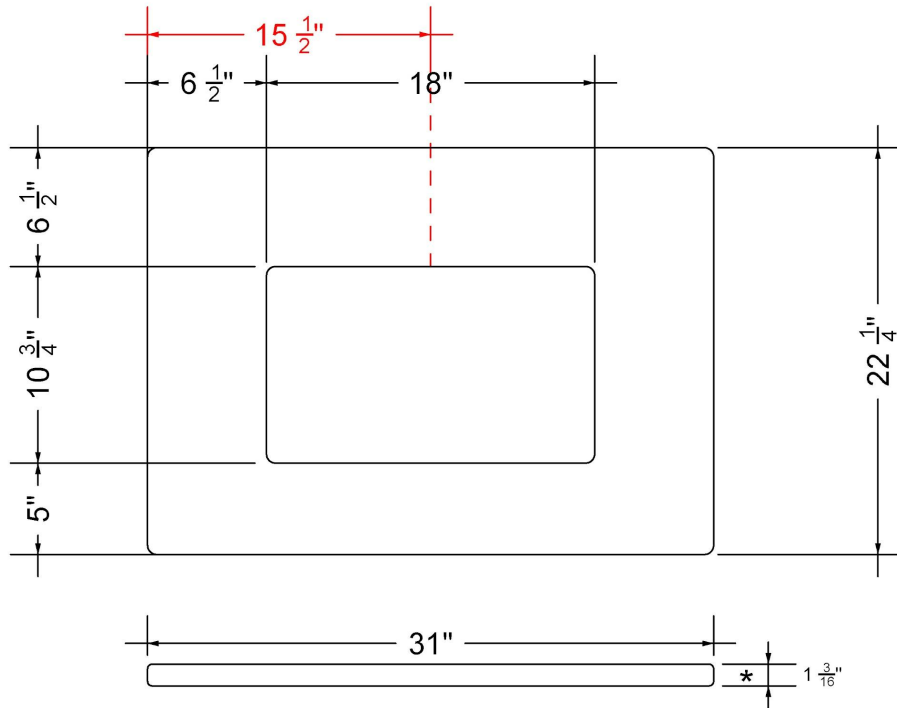

C-31-SRC.NH.wz

Technical Information

All product dimensions are nominal.

- Installation: Vanity Top
- Number of deck holes: 0

Notes

Install this product according to the installation instructions.

Sink Specifications