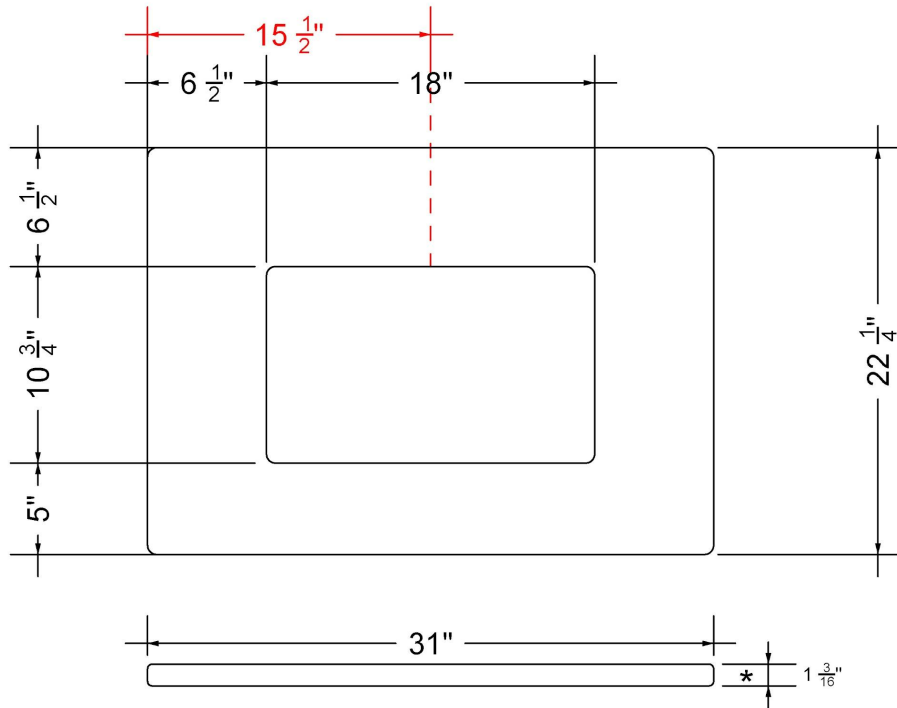

C-31-SRC.NH.en

Technical Information

All product dimensions are nominal.

- Installation: Vanity Top
- Number of deck holes: 0

Notes

Install this product according to the installation instructions.

Sink Specifications