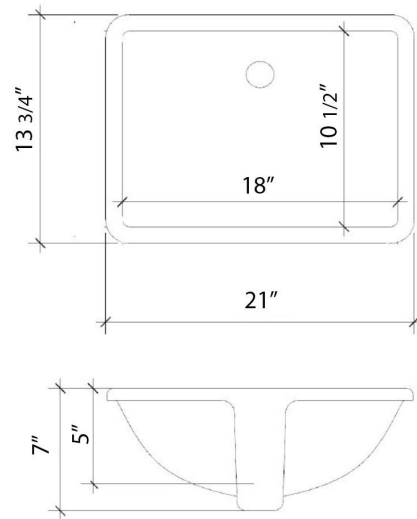

All product dimensions are nominal.

- Installation: Vanity Top
- Number of deck holes: 3

Notes

Install this product according to the installation instructions.

Sink Specifications

- 8" (203mm) deep
- 1-11/16" (43mm) drain opening
- Minimum cabinet size: 21"

Technical Information

All product dimensions are nominal.

- Installation: Vanity Top
- Number of deck holes: 3

Notes

Install this product according to the installation instructions.

Sink Specifications

- 8" (203mm) deep
- 1-11/16" (43mm) drain opening
- Minimum cabinet size: 21"

Notes

Install this product according to the installation instructions.

Sink Specifications

- 8" (203mm) deep
- 1-11/16" (43mm) drain opening
- Minimum cabinet size: 21"

VANDERLOC

31" SILESTONE® QUARTZ VANITY TOP - Eternal Noir Single Rectangle Centered Sink (No faucet hole)