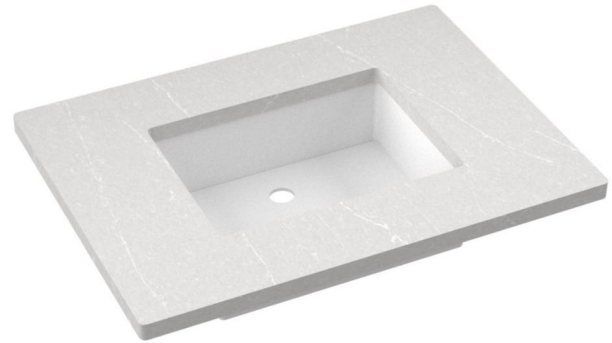

VANDERLOC

31" SILESTONE® QUARTZ VANITY TOP - Desert Silver
Single Rectangle Centered Sink (No faucet hole)

C-31-SRC.NH.ds

Features

- Square sink cutout
- Single and widespread faucet

Material

- Silestone® Quartz

Installation

- Vanity top
- No faucet hole
- Vanderloc® Rectangle Sink

Included Products

- Vanderloc® Rectangle Sink (White Porcelain)
- Sink mounting hardware (screws)

Optional Products

- C-31B.ds Silestone® Quartz backsplash

Codes/Standards

- N/A

Vanderloc® One-Year Limited Warranty

- For product warranty information visit www.vanderloc.com

Available Colors/Finishes

Color tiles intended for reference only.

Color	Code	Description
	DS	Desert Silver
	EC	Eternal Charcoal
	EN	Eternal Noir
	EG	Ethereal Glow
	HE	Helix
	WZ	White Zeus