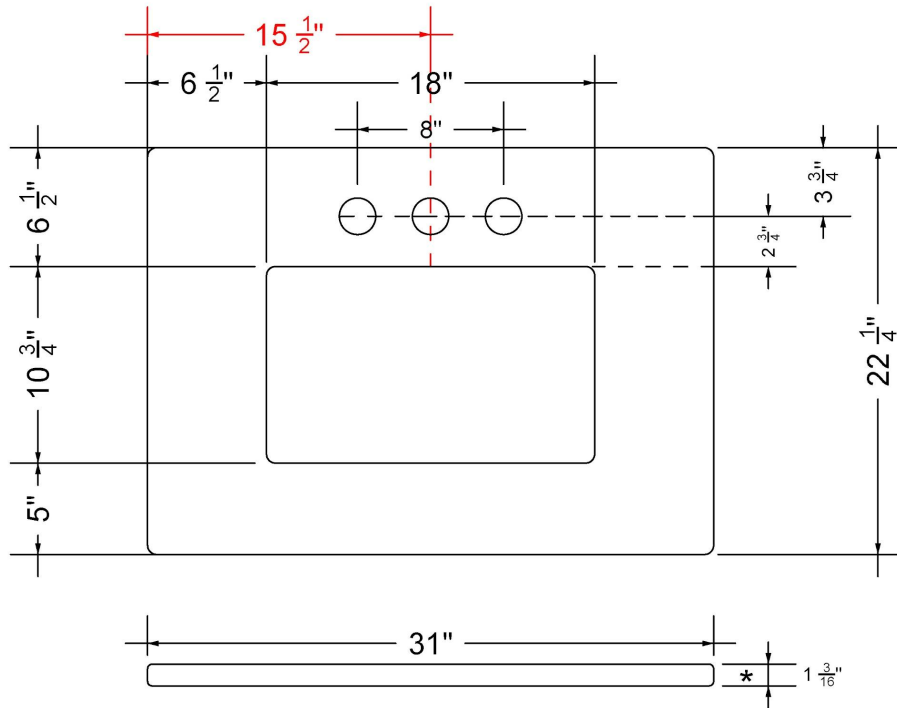

VANDERLOC

31" SILESTONE® QUARTZ VANITY TOP - Helix
Single Rectangle Centered Sink (Widespread faucet hole)

C-31-SRC.WS.he

Technical Information

All product dimensions are nominal.

- Installation: Vanity Top
- Number of deck holes: 3

Notes

Install this product according to the installation instructions.