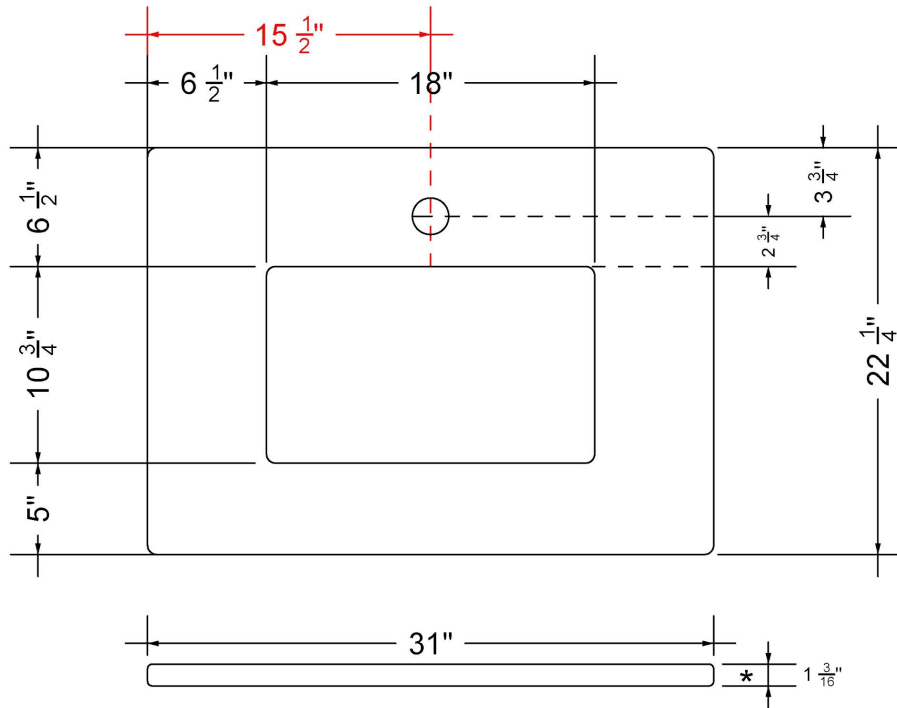

VANDERLOC

31" SILESTONE® QUARTZ VANITY TOP - Hellix
Single Rectangle Centered Sink (Single faucet hole)

C-31-SRC.SH.he

Technical Information

All product dimensions are nominal.

- Installation: Vanity Top
- Number of deck holes: 1