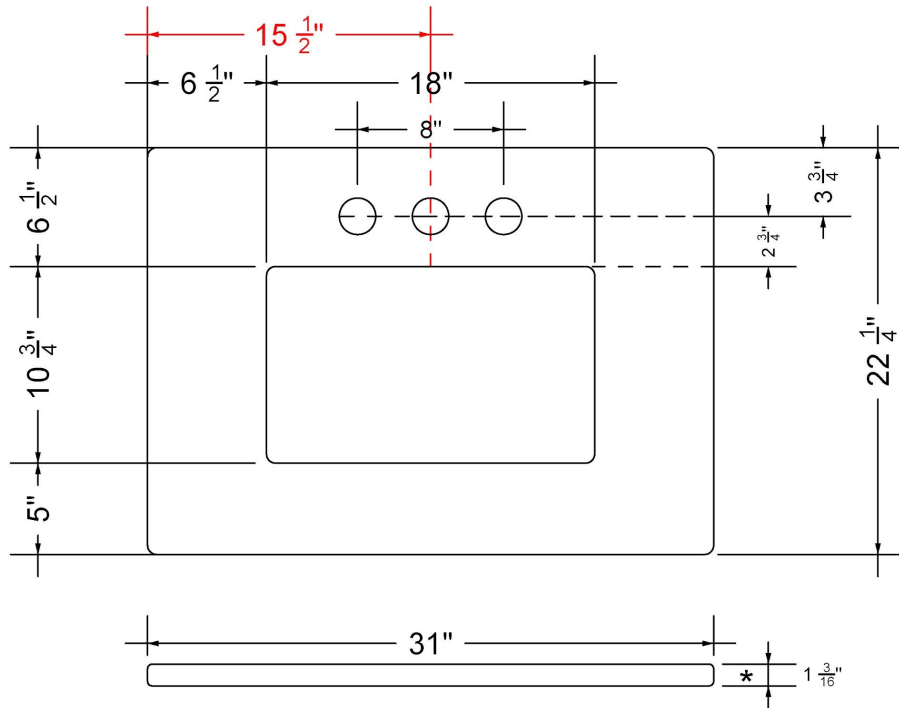

VANDERLOC

31" SILESTONE® QUARTZ VANITY TOP - White Zeus
Single Rectangle Centered Sink (Widespread faucet hole)

C-31-SRC.WS.wz

Technical Information

All product dimensions are nominal.

- Installation: Vanity Top
- Number of deck holes: 3

Notes

Install this product according to the installation instructions.