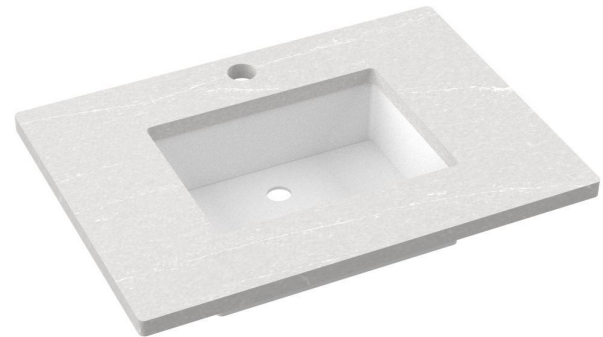

VANDERLOC

31" SILESTONE® QUARTZ VANITY TOP - Desert Silver
Single Rectangle Centered Sink (Single faucet hole)

C-31-SRC.SH.ds

Features

- Square sink cutout
- Single and widespread faucet

Material

- Silestone® Quartz

Installation

- Vanity top
- Single faucet hole
- Vanderloc® Rectangle Sink

Included Products

- Vanderloc® Rectangle Sink (White Porcelain)
- Sink mounting hardware (screws)

Optional Products

- C-31B.ds Silestone® Quartz backsplash

Codes/Standards

- N/A

Vanderloc® One-Year Limited Warranty

- For product warranty information visit www.vanderloc.com

Available Colors/Finishes

Color tiles intended for reference only.

Color	Code	Description
	DS	Desert Silver
	EC	Eternal Charcoal
	EN	Eternal Noir
	EG	Ethereal Glow
	HE	Helix
	WZ	White Zeus