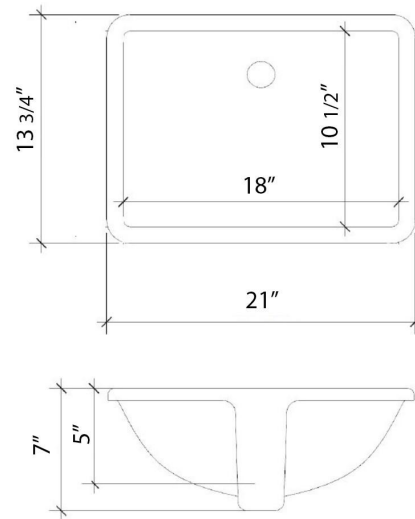

All product dimensions are nominal.

- Installation: Vanity Top
- Number of deck holes: 1

Notes

Install this product according to the installation instructions.

Sink Specifications

- 8" (203mm) deep
- 1-11/16" (43mm) drain opening
- Minimum cabinet size: 21"

Technical Information

All product dimensions are nominal.

- Installation: Vanity Top
- Number of deck holes: 1

Notes

Install this product according to the installation instructions.

Sink Specifications

- 8" (203mm) deep
- 1-11/16" (43mm) drain opening
- Minimum cabinet size: 21"

Technical Information

All product dimensions are nominal.

- Installation: Vanity Top
- Number of deck holes: 3

Notes

Install this product according to the installation instructions.

Sink Specifications

- 8" (203mm) deep
- 1-11/16" (43mm) drain opening
- Minimum cabinet size: 21"