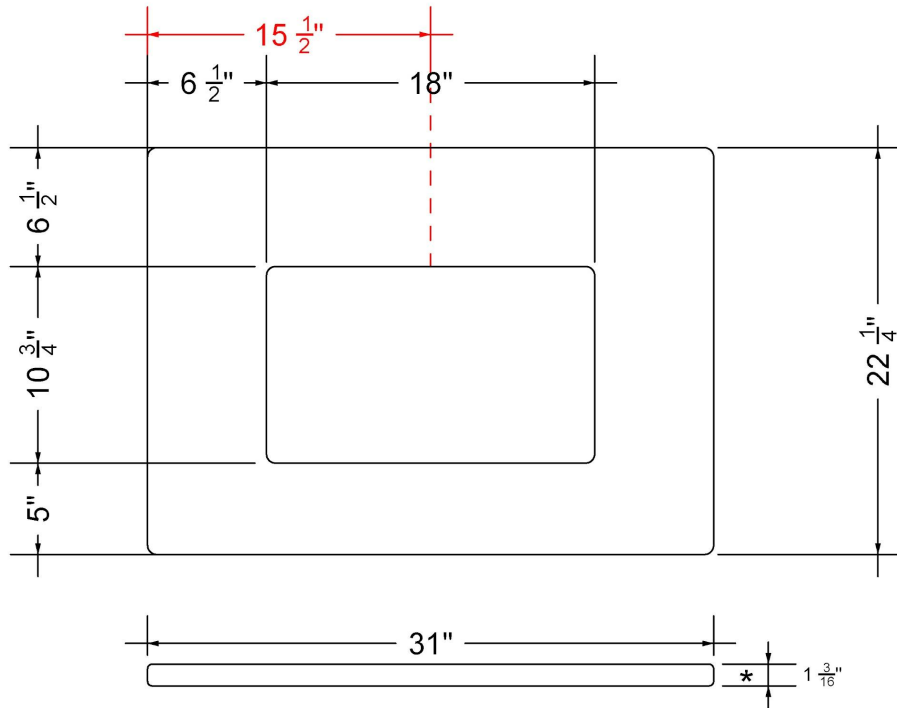

VANDERLOC

31" SILESTONE® QUARTZ VANITY TOP - Desert Silver

Single Rectangle Centered Sink (No faucet hole)

C-31-SRC.NH.ds

Technical Information

All product dimensions are nominal.

- Installation: Vanity Top
- Number of deck holes: 0

Notes

Install this product according to the installation instructions.