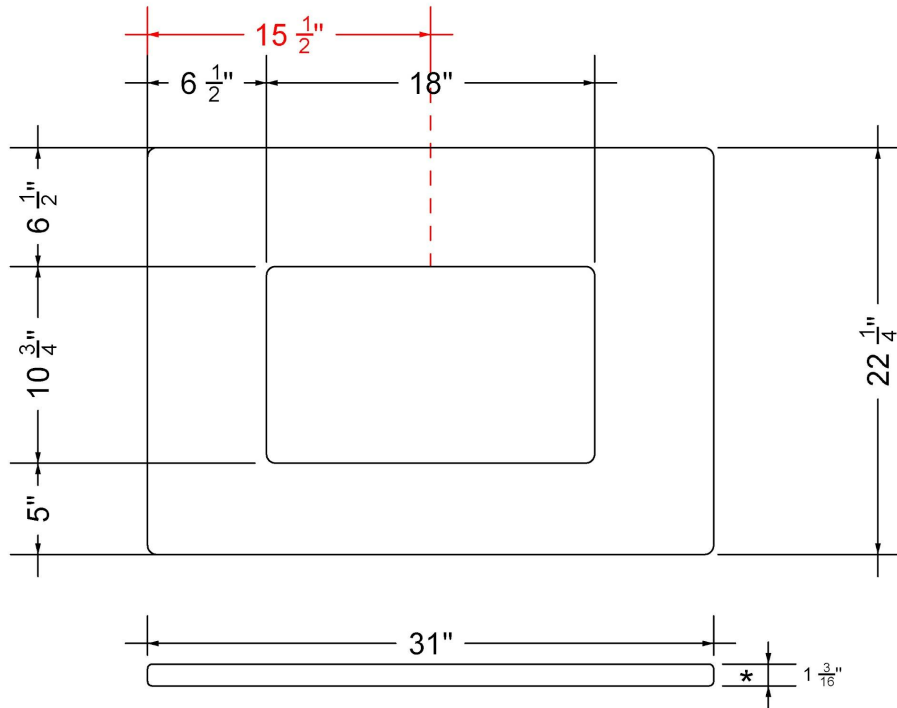

VANDERLOC

31" SILESTONE® QUARTZ VANITY TOP - Helix
Single Rectangle Centered Sink (No faucet hole)

C-31-SRC.NH.he

Technical Information

All product dimensions are nominal.

- Installation: Vanity Top
- Number of deck holes: 0

Notes

Install this product according to the installation instructions.