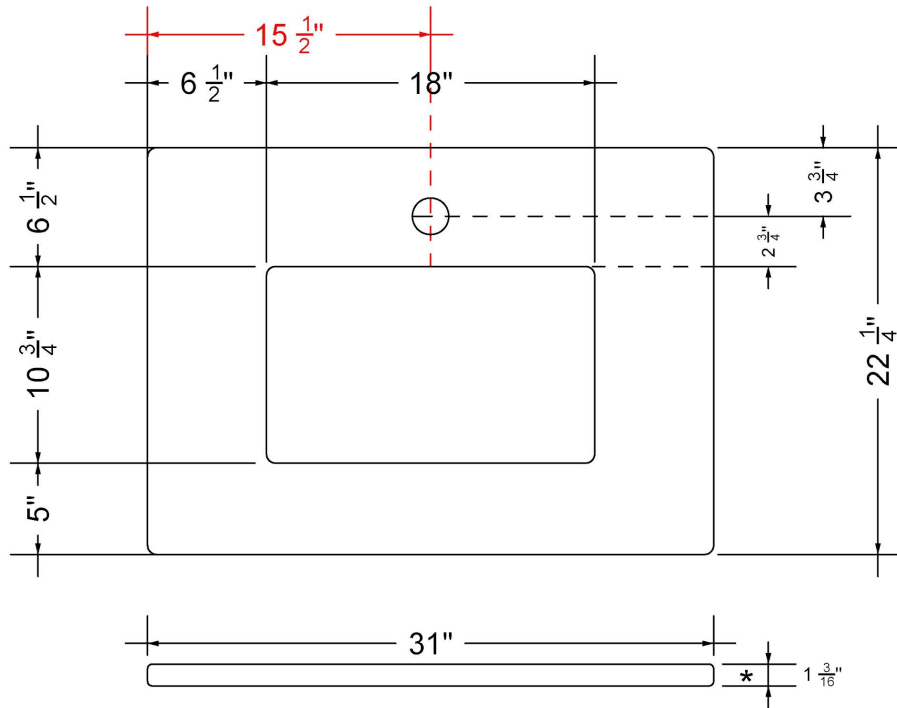

VANDERLOC

31" SILESTONE® QUARTZ VANITY TOP - Desert Silver
Single Rectangle Centered Sink (Single faucet hole)

C-31-SRC.SH.ds

Technical Information

All product dimensions are nominal.

- Installation: Vanity Top
- Number of deck holes: 1