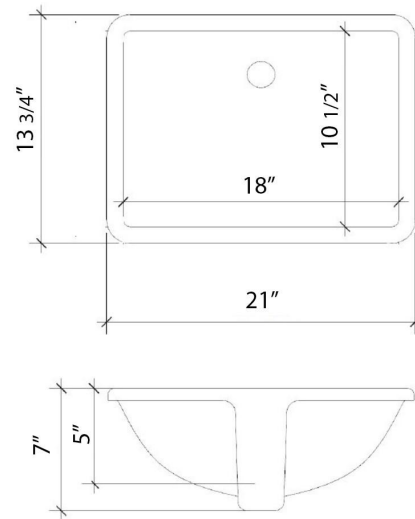

Technical Information

All product dimensions are nominal.

- Installation: Vanity Top
- Number of deck holes: 3

Notes

Install this product according to the installation instructions.

Sink Specifications

- 8" (203mm) deep
- 1-11/16" (43mm) drain opening
- Minimum cabinet size: 21"

C-31-SRC.NH.eg

Technical Information

All product dimensions are nominal.

- Installation: Vanity Top
- Number of deck holes: 0

Notes

Install this product according to the installation instructions.

Sink Specifications