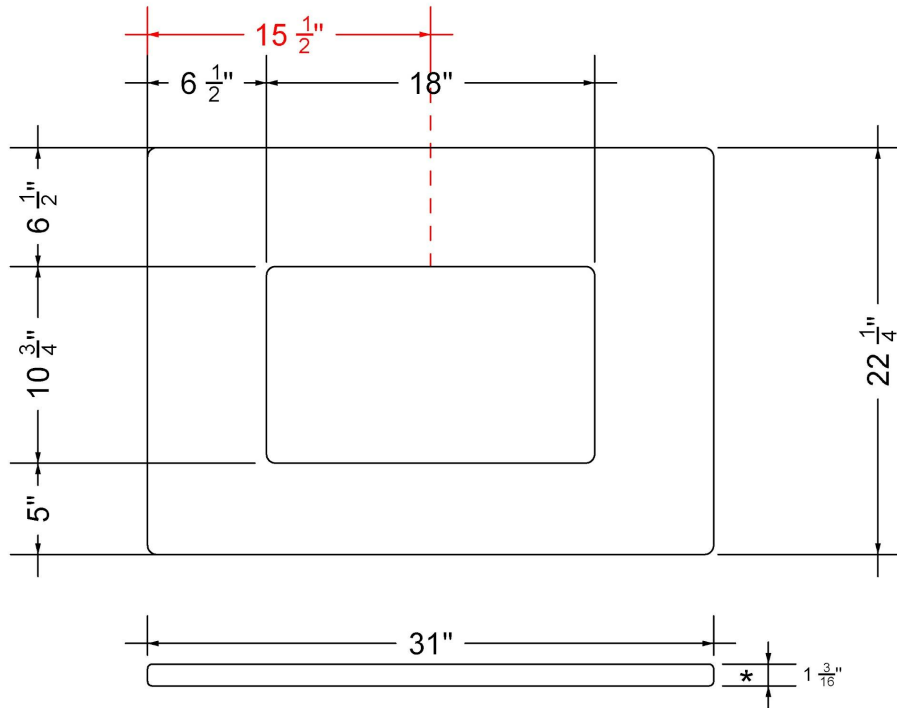

VANDERLOC

31" SILESTONE® QUARTZ VANITY TOP - Ethereal Glow
Single Rectangle Centered Sink (No faucet hole)

C-31-SRC.NH.eg

Technical Information

All product dimensions are nominal.

- Installation: Vanity Top
- Number of deck holes: 0

Notes

Install this product according to the installation instructions.