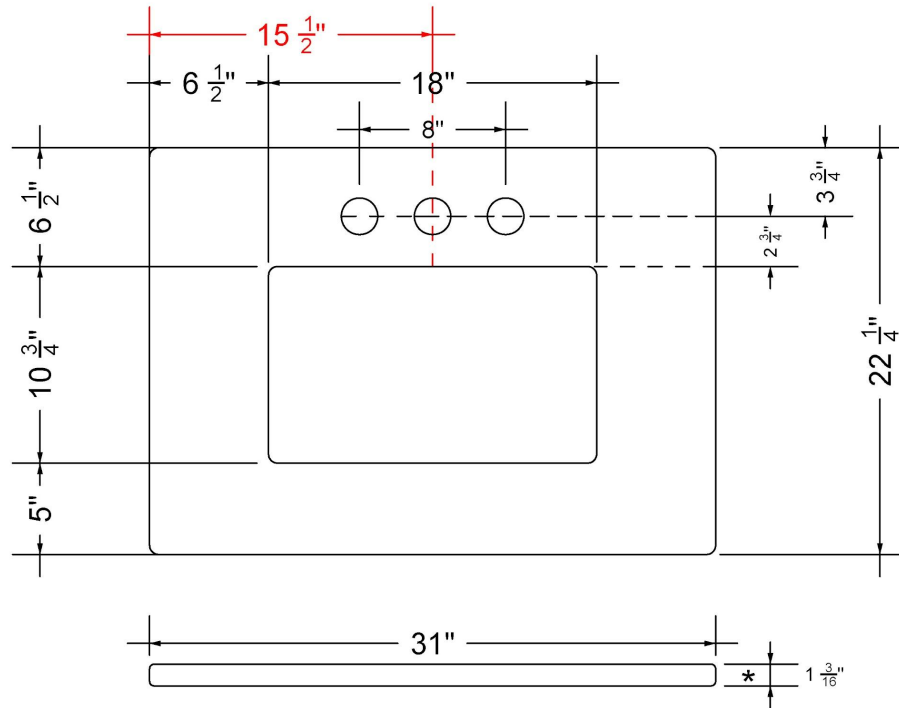

VANDERLOC

31" SILESTONE® QUARTZ VANITY TOP - Desert Silver Single Rectangle Centered Sink (Widespread faucet hole)

C-31-SRC.WS.ds

Technical Information

All product dimensions are nominal.

- Installation: Vanity Top
- Number of deck holes: 3

Notes

Install this product according to the installation instructions.