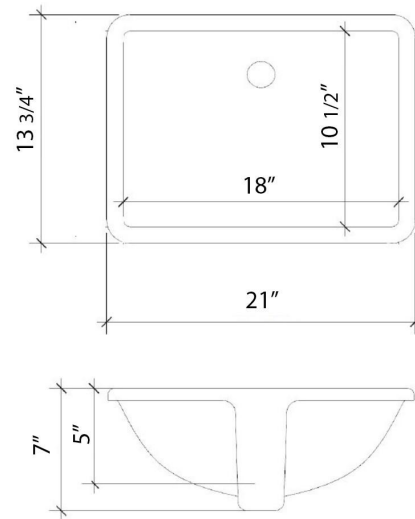

All product dimensions are nominal.

- Installation: Vanity Top
- Number of deck holes: 3

Notes

Install this product according to the installation instructions.

Sink Specifications

- 8" (203mm) deep
- 1-11/16" (43mm) drain opening
- Minimum cabinet size: 21"

Technical Information

All product dimensions are nominal.

- Installation: Vanity Top
- Number of deck holes: 3

Notes

Install this product according to the installation instructions.

Sink Specifications

- 8" (203mm) deep
- 1-11/16" (43mm) drain opening
- Minimum cabinet size: 21"

C-31-SRC.NH.ds

Technical Information

All product dimensions are nominal.

- Installation: Vanity Top
- Number of deck holes: 0

Notes

Install this product according to the installation instructions.

Sink Specifications