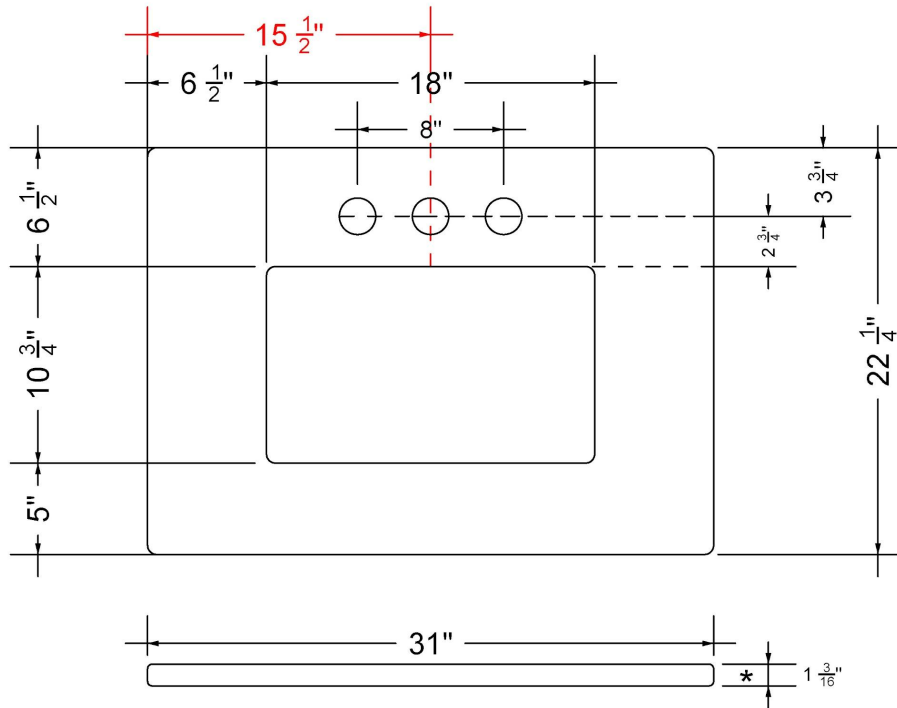

Technical Information

All product dimensions are nominal.

- Installation: Vanity Top
- Number of deck holes: 3

Notes

Install this product according to the installation instructions.