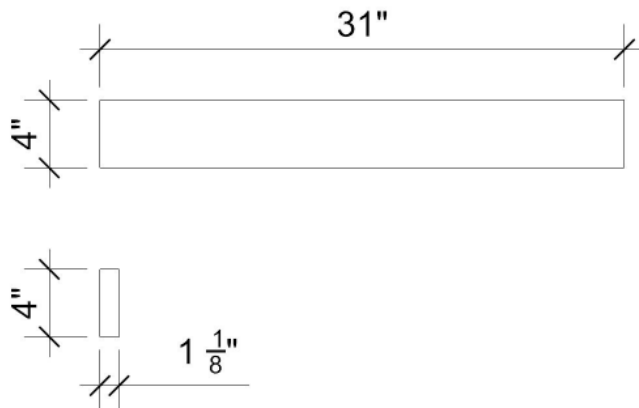

VANDERLOC

31" Quartz Backsplash Ethereal Glow **C-31B.eg**

Features

- 4" Quartz Backsplash

Material

- Silestone® Quartz

Codes/Standards

- None Applicable

Notes

- Install this product according to the installation instructions

Technical Information

- All product dimensions are nominal

Vanderloc® One-Year Limited Warranty

- For product warranty information visit www.vanderloc.com

Available Colors/Finishes

Color tiles intended for reference only.

Color	Code	Description
	DS	Desert Silver
	EC	Eternal Charcoal
	EN	Eternal Noir
	EG	Ethereal Glow
	HE	Helix
	WZ	White Zeus