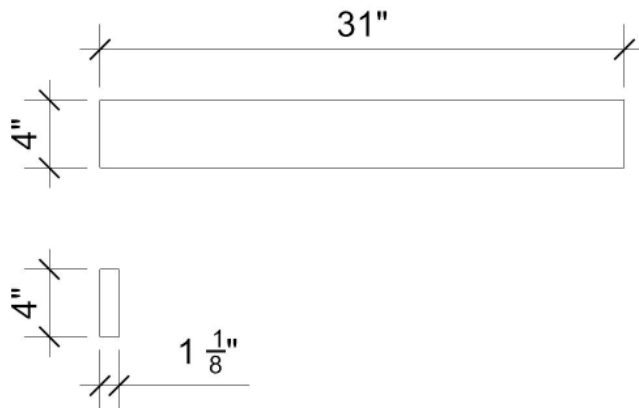

VANDERLOC

31" Quartz Backsplash Eternal Noir C-31B.en

Features

- 4" Quartz Backsplash

Material

- Silestone® Quartz

Codes/Standards

- None Applicable

Notes

- Install this product according to the installation instructions

Technical Information

- All product dimensions are nominal

Vanderloc® One-Year Limited Warranty

- For product warranty information visit www.vanderloc.com

Available Colors/Finishes

Color tiles intended for reference only.

Color	Code	Description
	DS	Desert Silver
	EC	Eternal Charcoal
	EN	Eternal Noir
	EG	Ethereal Glow
	HE	Helix
	WZ	White Zeus