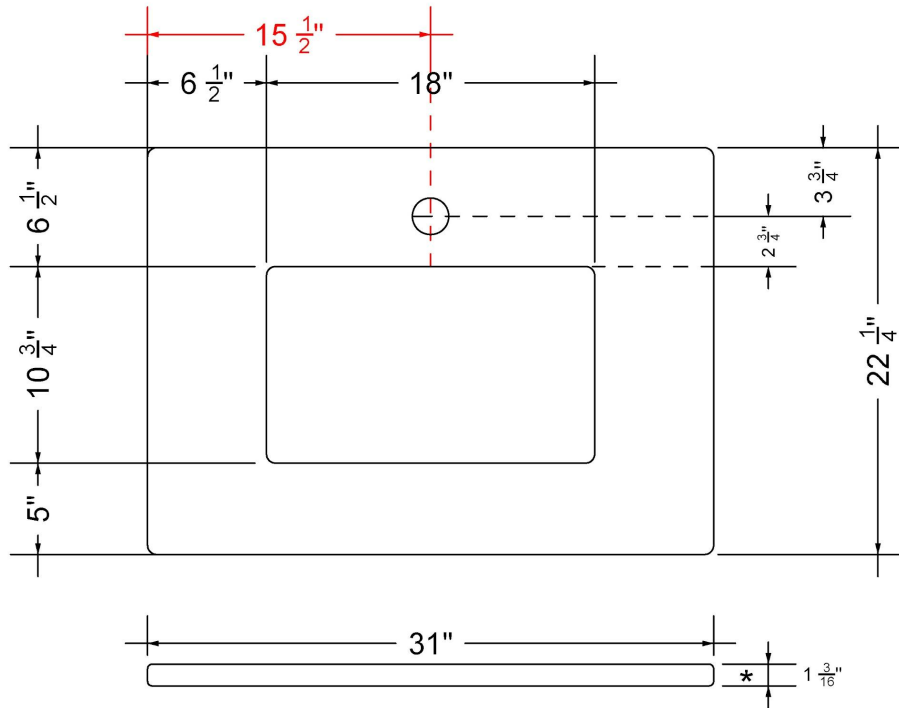

Technical Information

All product dimensions are nominal.

- Installation: Vanity Top
- Number of deck holes: 1

Notes

Install this product according to the installation instructions.