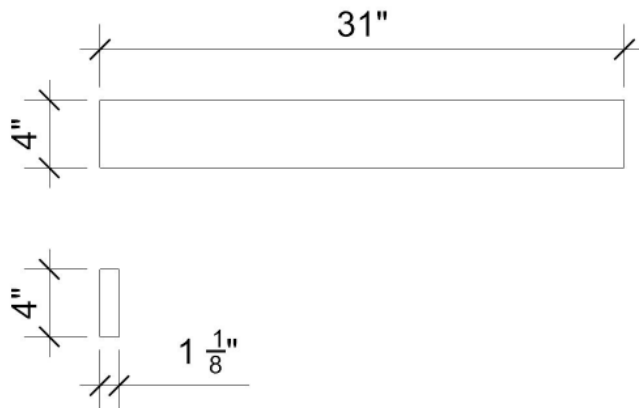

VANDERLOC

31" Quartz Backsplash Eternal Charcoal **C-31B.ec**

Features

- 4" Quartz Backsplash

Material

- Silestone® Quartz

Codes/Standards

- None Applicable

Notes

- Install this product according to the installation instructions

Technical Information

- All product dimensions are nominal

Vanderloc® One-Year Limited Warranty

- For product warranty information visit www.vanderloc.com

Available Colors/Finishes

Color tiles intended for reference only.

Color	Code	Description
	DS	Desert Silver
	EC	Eternal Charcoal
	EN	Eternal Noir
	EG	Ethereal Glow
	HE	Helix
	WZ	White Zeus