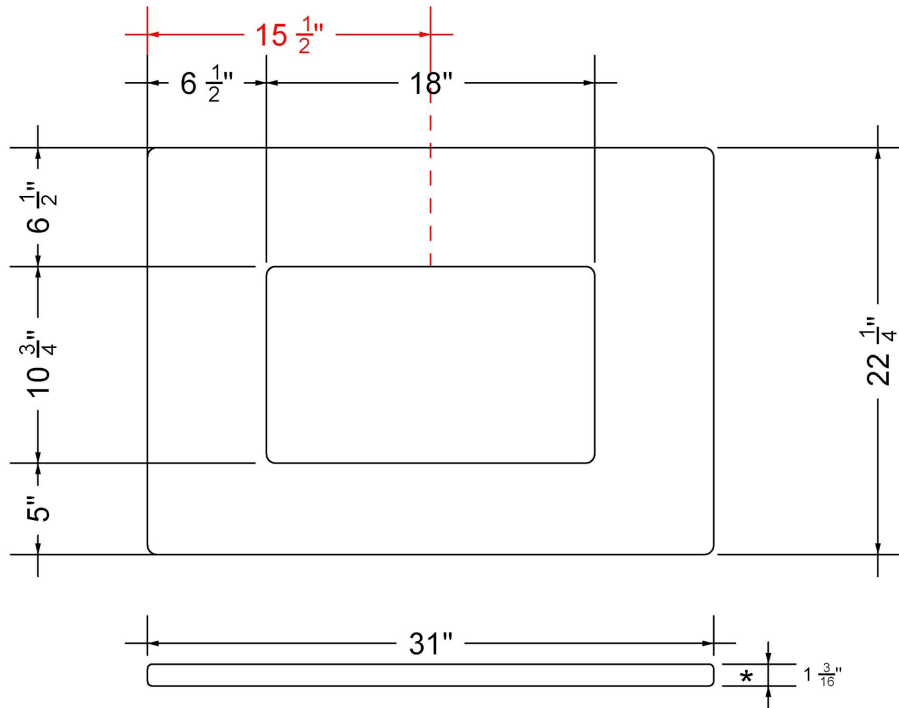

VANDERLOC

31" SILESTONE® QUARTZ VANITY TOP - Eternal Charcoal
Single Rectangle Centered Sink (No faucet hole)

C-31-SRC.NH.ec

Technical Information

All product dimensions are nominal.

- Installation: Vanity Top
- Number of deck holes: 0

Notes

Install this product according to the installation instructions.