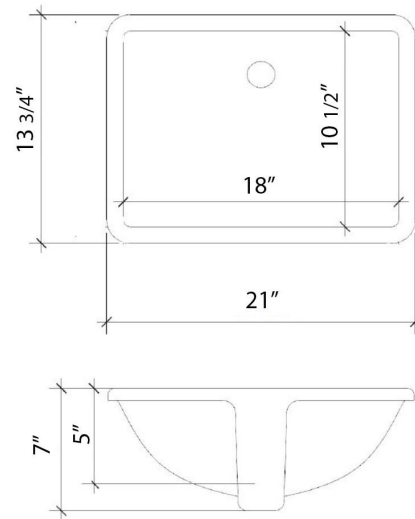

C-31-SRC.NH.wz

Technical Information

All product dimensions are nominal.

- Installation: Vanity Top
- Number of deck holes: 0

Notes

Install this product according to the installation instructions.

Sink Specifications