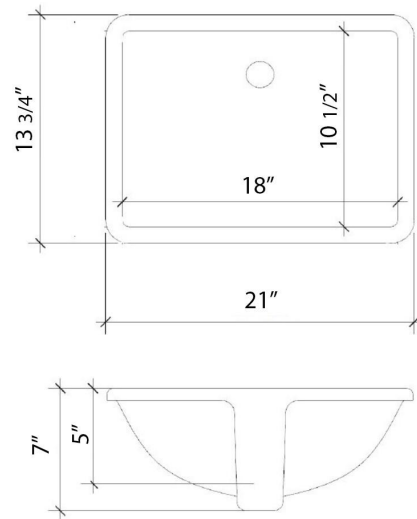

All product dimensions are nominal.

- Installation: Vanity Top
- Number of deck holes: 1

Notes

Install this product according to the installation instructions.

Sink Specifications

- 8" (203mm) deep
- 1-11/16" (43mm) drain opening
- Minimum cabinet size: 21"

All product dimensions are nominal.

- Installation: Vanity Top
- Number of deck holes: 3

Notes

Install this product according to the installation instructions.

Sink Specifications

- 8" (203mm) deep
- 1-11/16" (43mm) drain opening
- Minimum cabinet size: 21"

C-31-SRC.WS.wz

Technical Information

All product dimensions are nominal.

- Installation: Vanity Top
- Number of deck holes: 3

Notes

Install this product according to the installation instructions.

Sink Specifications