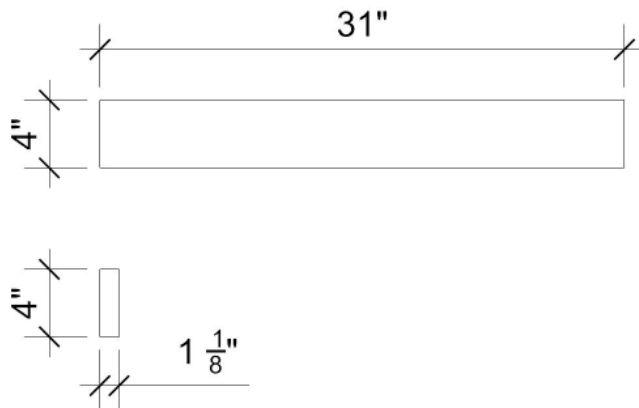

VANDERLOC

31" Quartz Backsplash Desert Silver **C-31B.ds**

Features

- 4" Quartz Backsplash

Material

- Silestone® Quartz

Codes/Standards

- None Applicable

Notes

- Install this product according to the installation instructions

Technical Information

- All product dimensions are nominal

Vanderloc® One-Year Limited Warranty

- For product warranty information visit www.vanderloc.com

Available Colors/Finishes

Color tiles intended for reference only.

Color	Code	Description
	DS	Desert Silver
	EC	Eternal Charcoal
	EN	Eternal Noir
	EG	Ethereal Glow
	HE	Helix
	WZ	White Zeus