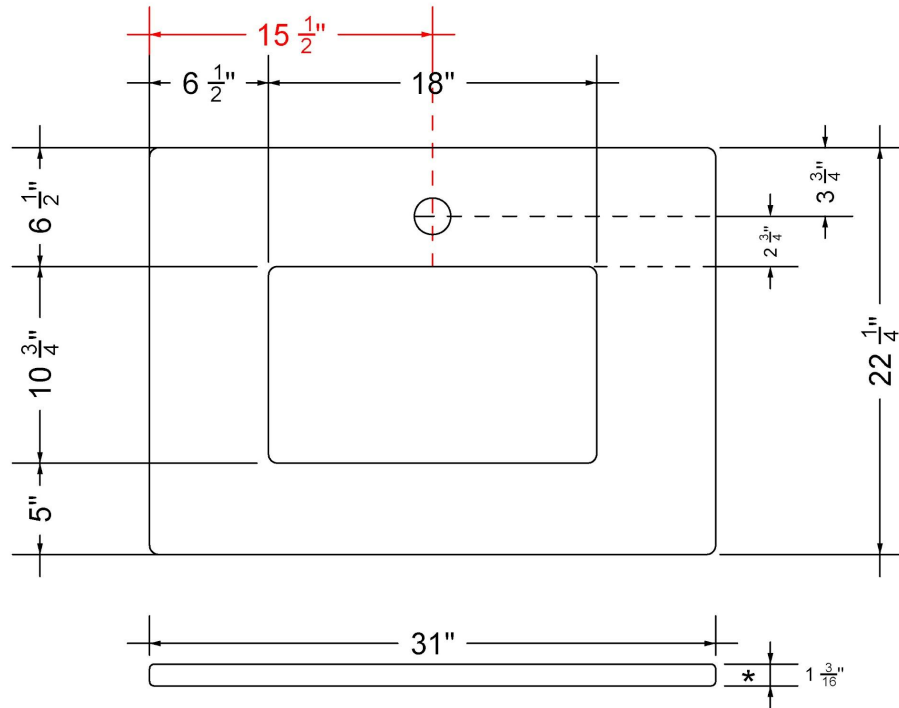

Technical Information

All product dimensions are nominal.

- Installation: Vanity Top
- Number of deck holes: 1

Notes

Install this product according to the installation instructions.