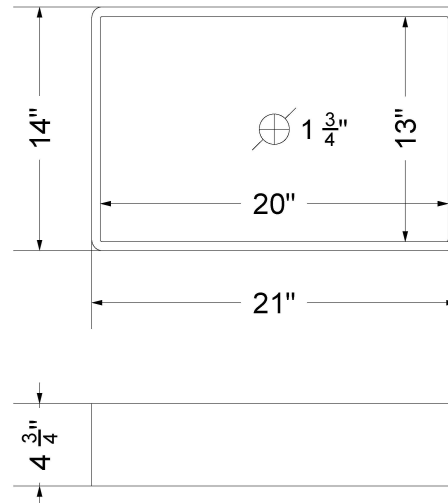

Sink Specifications

- 4-3/4" (82.55mm) deep
- 1-3/4" (6.35mm) drain opening
- Minimum cabinet size: 24"