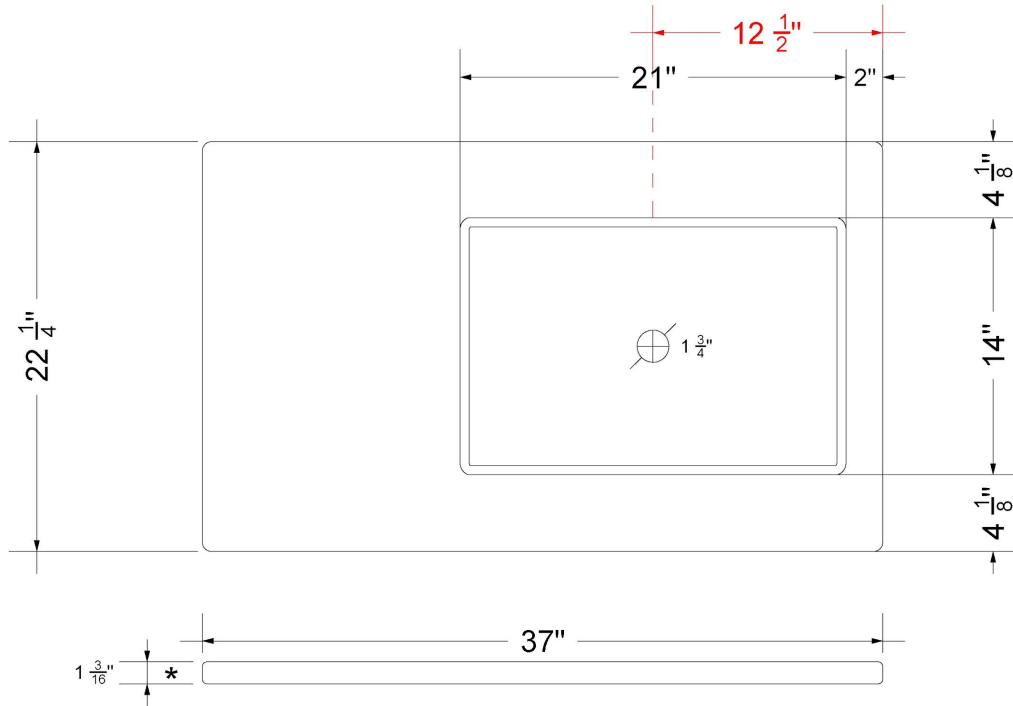

### Technical Information

All product dimensions are nominal.

- Installation: Vanity Top
- Number of deck holes: 0