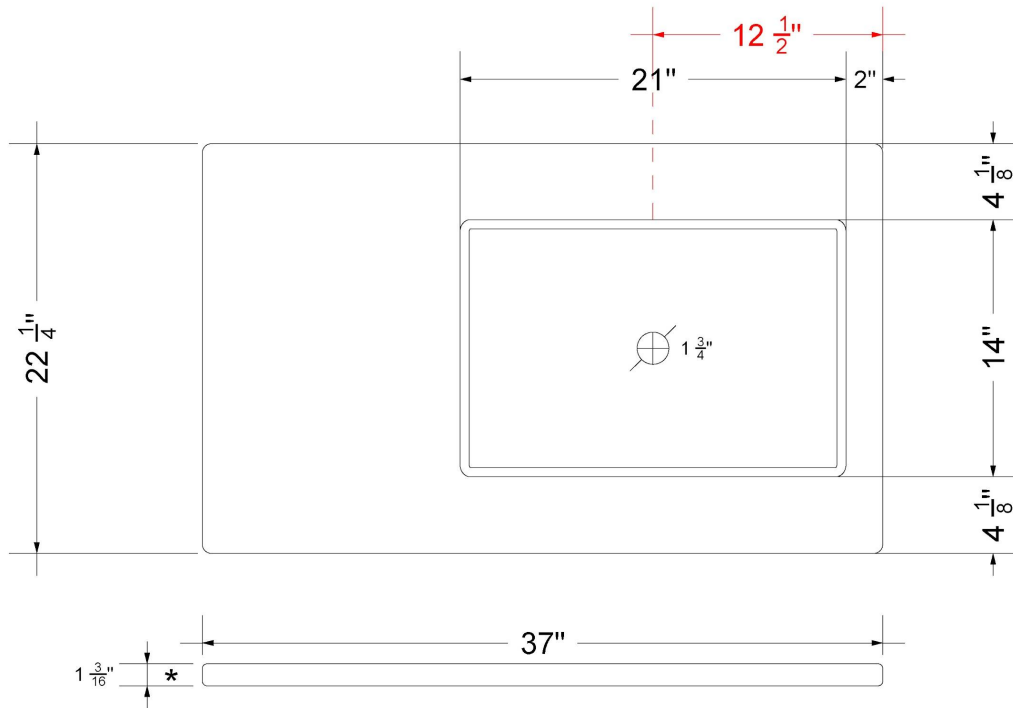

Technical Information

All product dimensions are nominal.

- Installation: Vanity Top
- Number of deck holes: 0

Notes

Install this product according to the installation instructions.