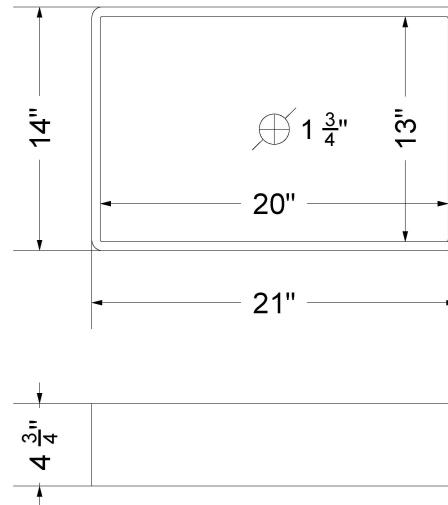

Sink Specifications

- 4-3/4" (82.55mm) deep
- 1-3/4" (6.35mm) drain opening
- Minimum cabinet size: 24"