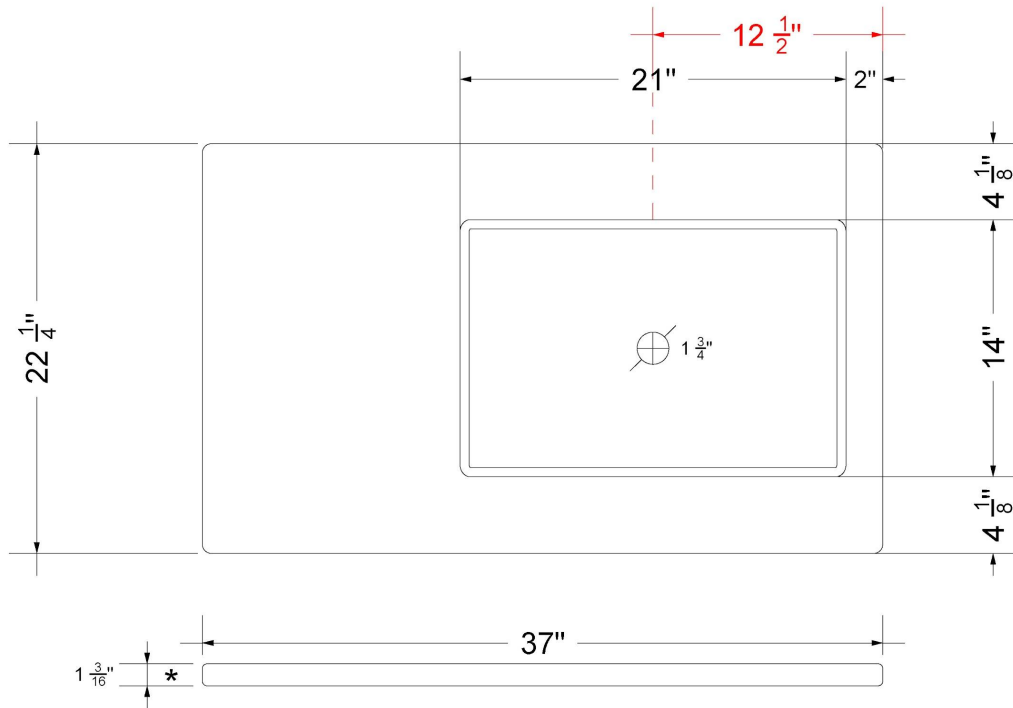

### Technical Information

All product dimensions are nominal.

- Installation: Vanity Top
- Number of deck holes: 0