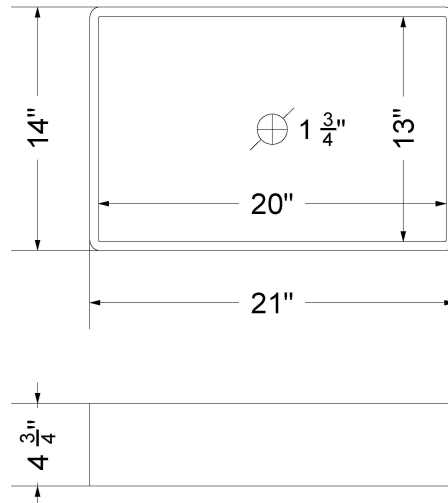

Sink Specifications

- 4-3/4" (82.55mm) deep
- 1-3/4" (6.35mm) drain opening
- Minimum cabinet size: 24"