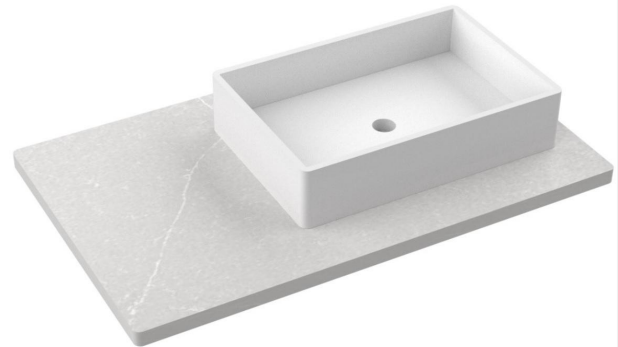

VANDERLOC

37" SILESTONE® QUARTZ VANITY TOP - Desert Silver
Single Vigo Right Offset Sink (No faucet hole)

CV-37-S1RO.NH.ds

Features

- Matte Stone™ Vessel Sink
- Single and widespread faucet

Material

- Silestone® Quartz
- White Matte Stone™

Installation

- Vanity top
- No faucet hole

Included Products

- Vigo Magnolia Matte Stone™ Vessel Bathroom Sink

Optional Products

- C-37B.ds Silestone® Quartz backsplash

Codes/Standards

- N/A

Vanderloc® One-Year Limited Warranty

- For product warranty information visit www.vanderloc.com

Available Colors/Finishes

Color tiles intended for reference only.

Color	Code	Description
	DS	Desert Silver
	EC	Eternal Charcoal
	EN	Eternal Noir
	EG	Ethereal Glow
	HE	Helix
	WZ	White Zeus