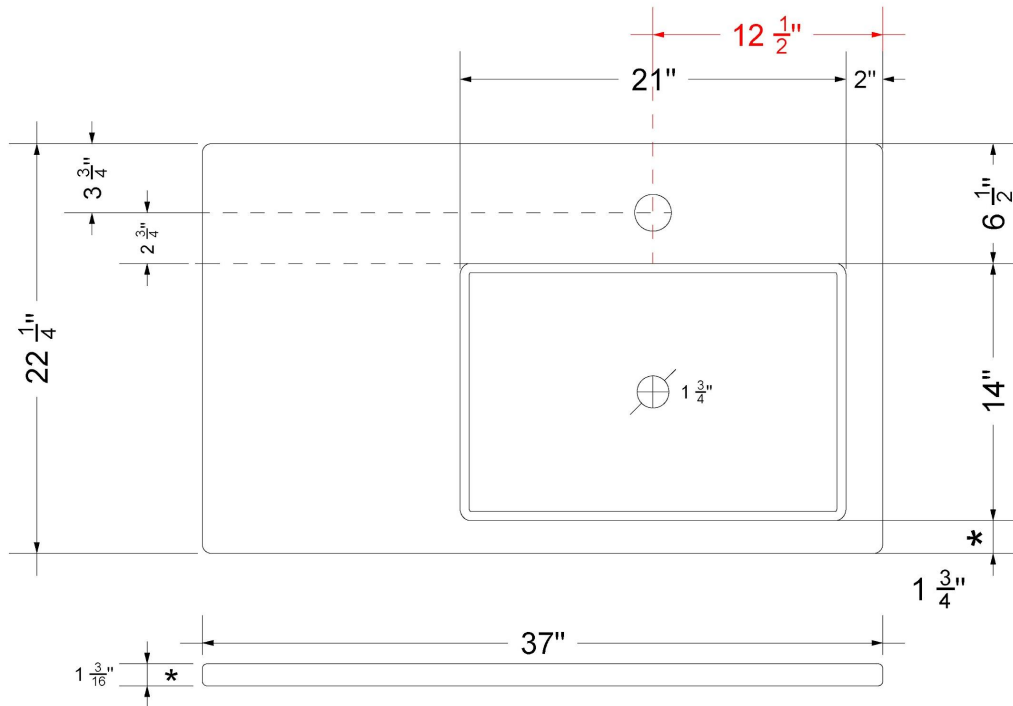

Technical Information

All product dimensions are nominal.

- Installation: Vanity Top
- Number of deck holes: 1

Notes

Install this product according to the installation instructions.