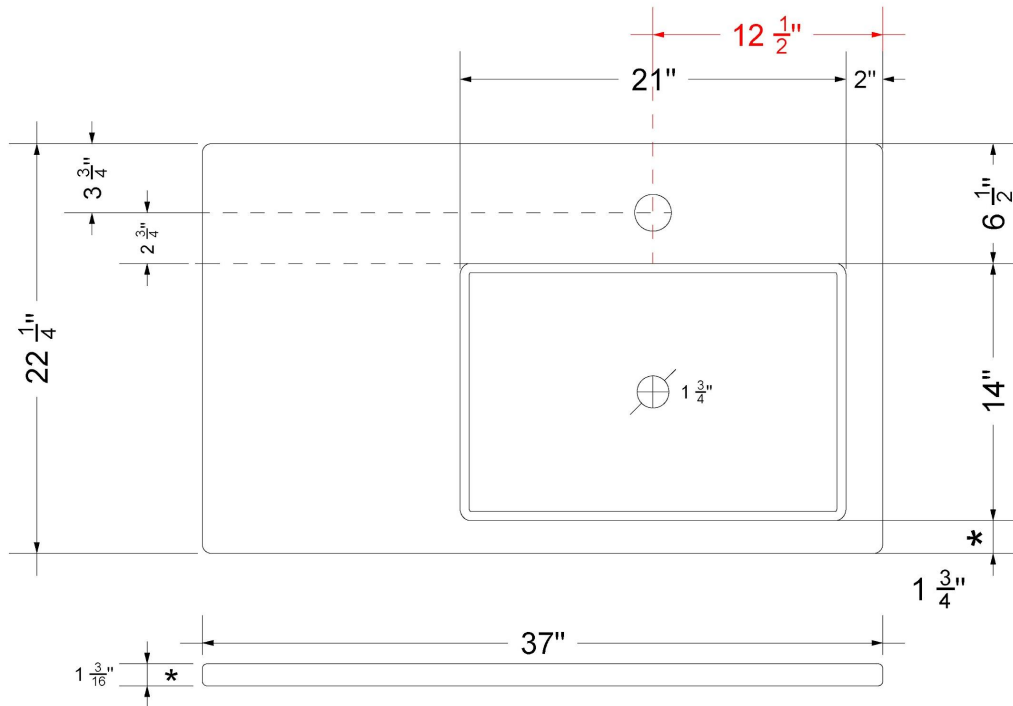

## Technical Information

All product dimensions are nominal.

- Installation: Vanity Top
- Number of deck holes: 1