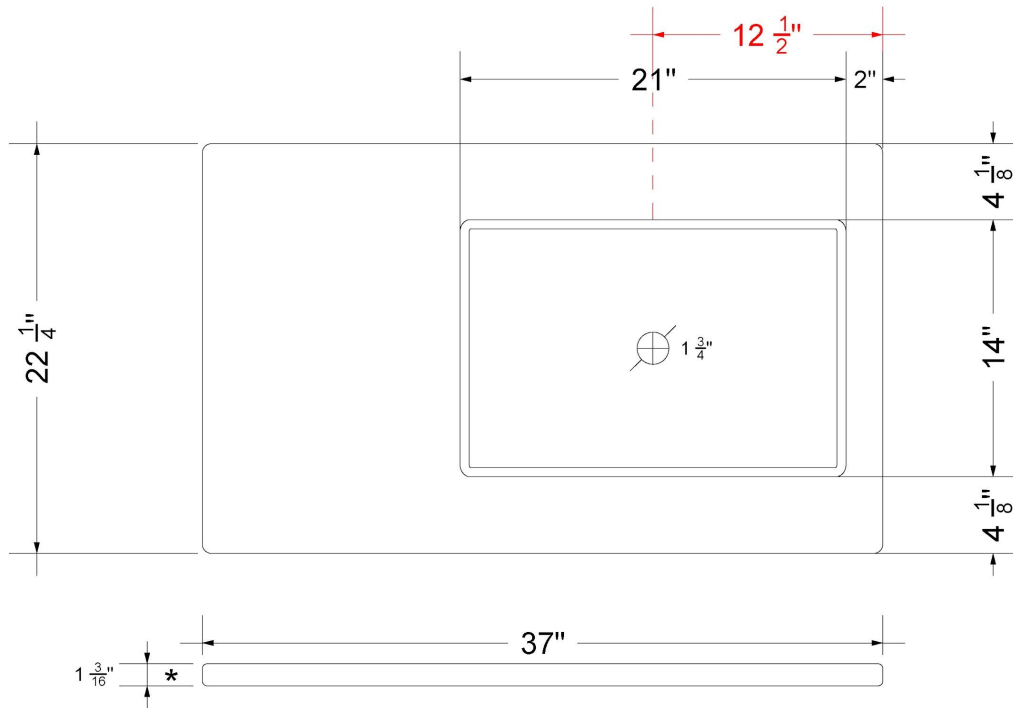

VANDERLOC

37" SILESTONE® QUARTZ VANITY TOP - Desert Silver

Single Vigo Right Offset Sink (No faucet hole)

CV-37-S1RO.NH.ds

Technical Information

All product dimensions are nominal.

- Installation: Vanity Top
- Number of deck holes: 0

Notes

Install this product according to the installation instructions.