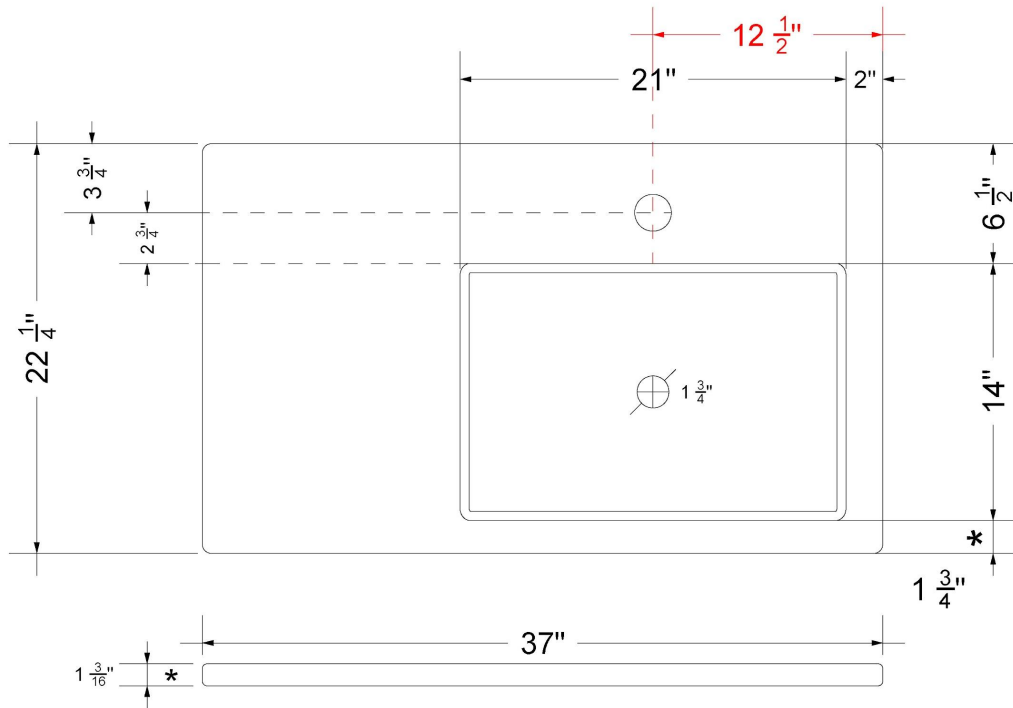

Technical Information

All product dimensions are nominal.

- Installation: Vanity Top
- Number of deck holes: 1

Notes

Install this product according to the installation instructions.