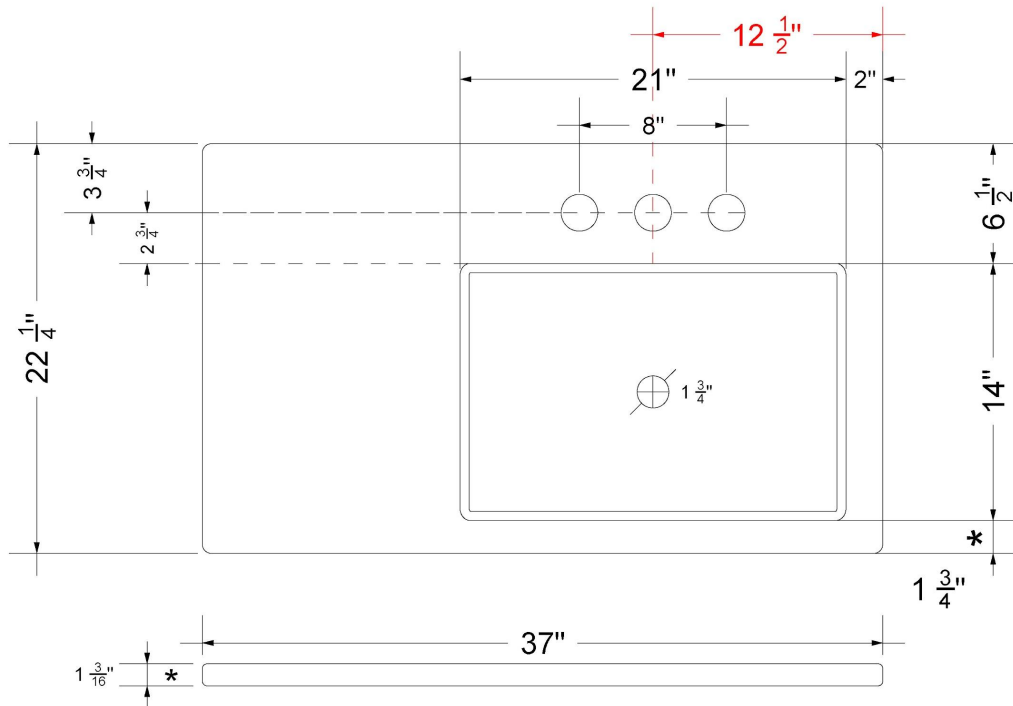

Technical Information

All product dimensions are nominal.

- Installation: Vanity Top
- Number of deck holes: 3

Notes

Install this product according to the installation instructions.