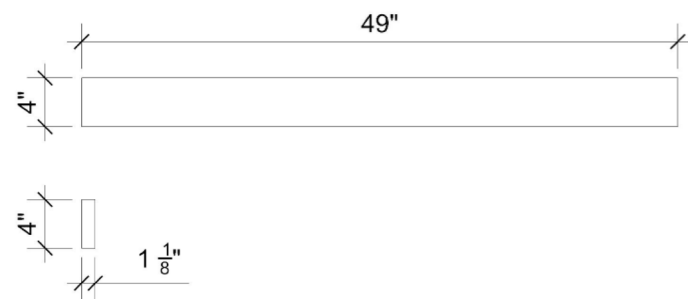

VANDERLOC

49" Quartz Backsplash Eternal Noir **C-49B.en**

Features

- 4" Quartz Backsplash

Material

- Silestone® Quartz

Codes/Standards

- None Applicable

Notes

- Install this product according to the installation instructions

Technical Information

- All product dimensions are nominal

Vanderloc® One-Year Limited Warranty

- For product warranty information visit www.vanderloc.com

Available Colors/Finishes

Color tiles intended for reference only.

Color	Code	Description
	DS	Desert Silver
	EC	Eternal Charcoal
	EN	Eternal Noir
	EG	Ethereal Glow
	HE	Helix
	WZ	White Zeus