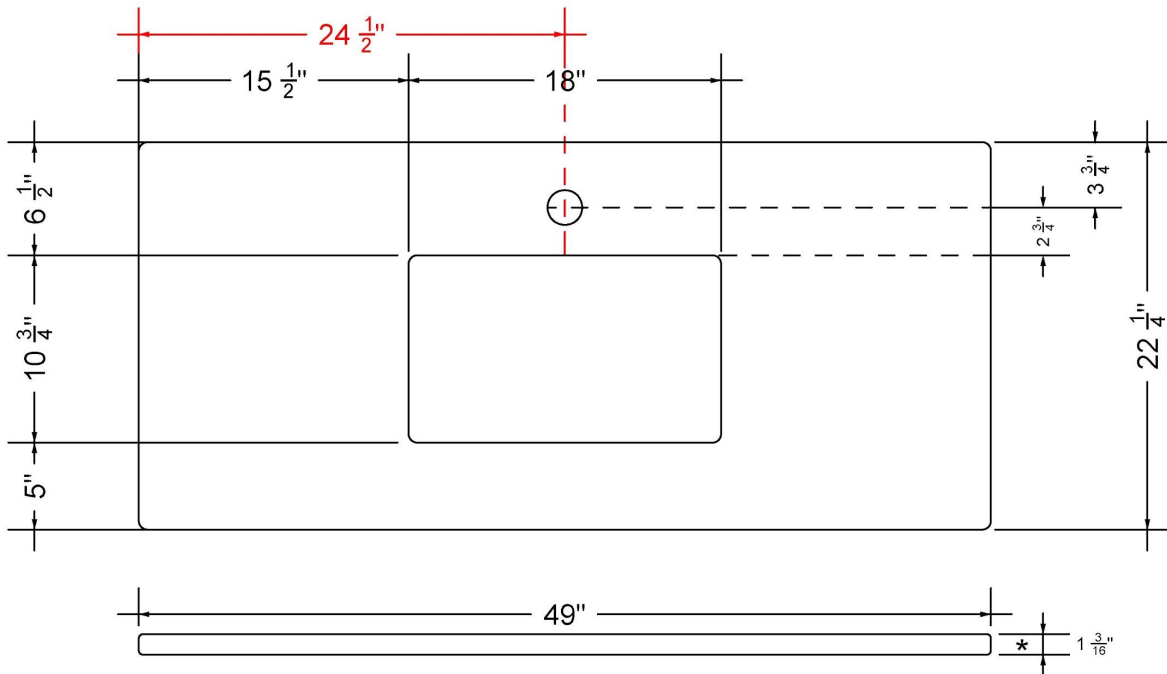

C-49-SRC.SH.he

Technical Information

All product dimensions are nominal.

- Installation: Vanity Top
- Number of deck holes: 1

Notes

Install this product according to the installation instructions.

Sink Specifications