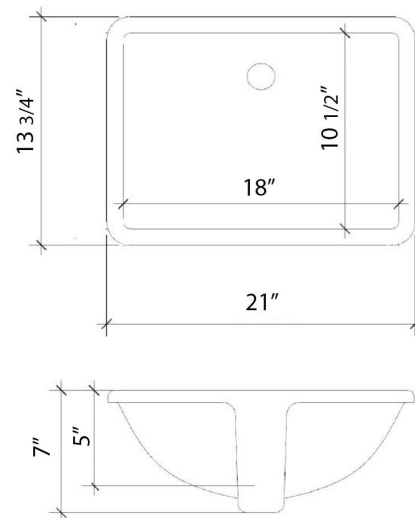

C-49-SRC.SH.he

Technical Information

All product dimensions are nominal.

- Installation: Vanity Top
- Number of deck holes: 1

Notes

Install this product according to the installation instructions.

Sink Specifications

All product dimensions are nominal.

- Installation: Vanity Top
- Number of deck holes: 3

Notes

Install this product according to the installation instructions.

Sink Specifications

- 8" (203mm) deep
- 1-11/16" (49mm) drain opening
- Minimum cabinet size: 21"

VANDERLOC

49" SILESTONE® QUARTZ VANITY TOP - Helix
Single Rectangle Centered Sink (Widespread faucet hole)

C-49-SRC.WS.he

Technical Information

All product dimensions are nominal.

- Installation: Vanity Top
- Number of deck holes: 3

Notes

Install this product according to the installation instructions.

Sink Specifications

- 8" (203mm) deep
- 1-11/16" (49mm) drain opening
- Minimum cabinet size: 21"

VANDERLOC

49" SILESTONE® QUARTZ VANITY TOP - White Zeus
Single Rectangle Centered Sink (Widespread faucet hole)