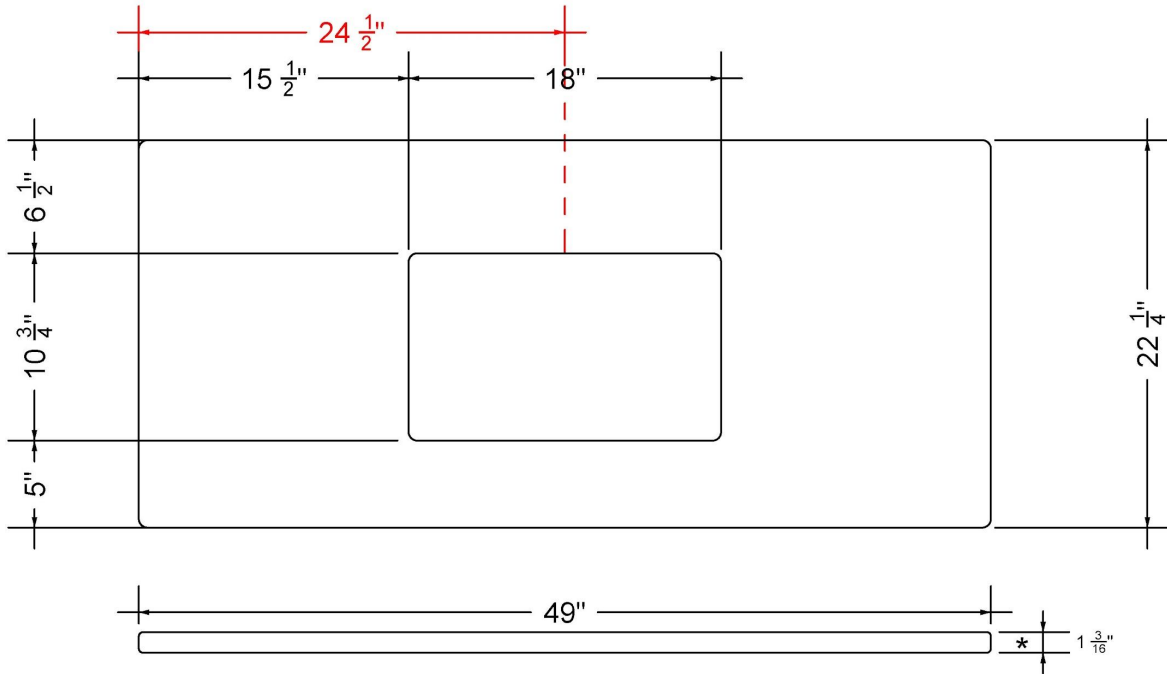

Technical Information

All product dimensions are nominal.

- Installation: Vanity Top
- Number of deck holes: 0

Notes

Install this product according to the installation instructions.