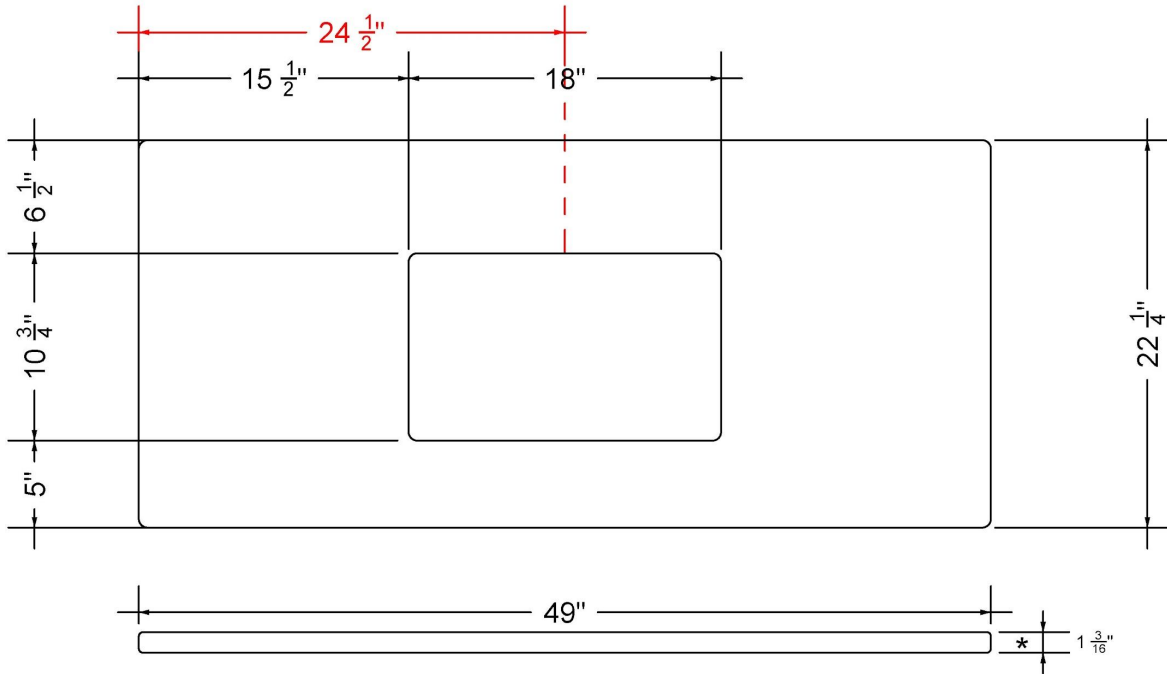

VANDERLOC

49" SILESTONE® QUARTZ VANITY TOP - Eternal Charcoal
Single Rectangle Centered Sink (No faucet hole)

C-49-SRC.NH.ec

Technical Information

All product dimensions are nominal.

- Installation: Vanity Top
- Number of deck holes: 0

Notes

Install this product according to the installation instructions.