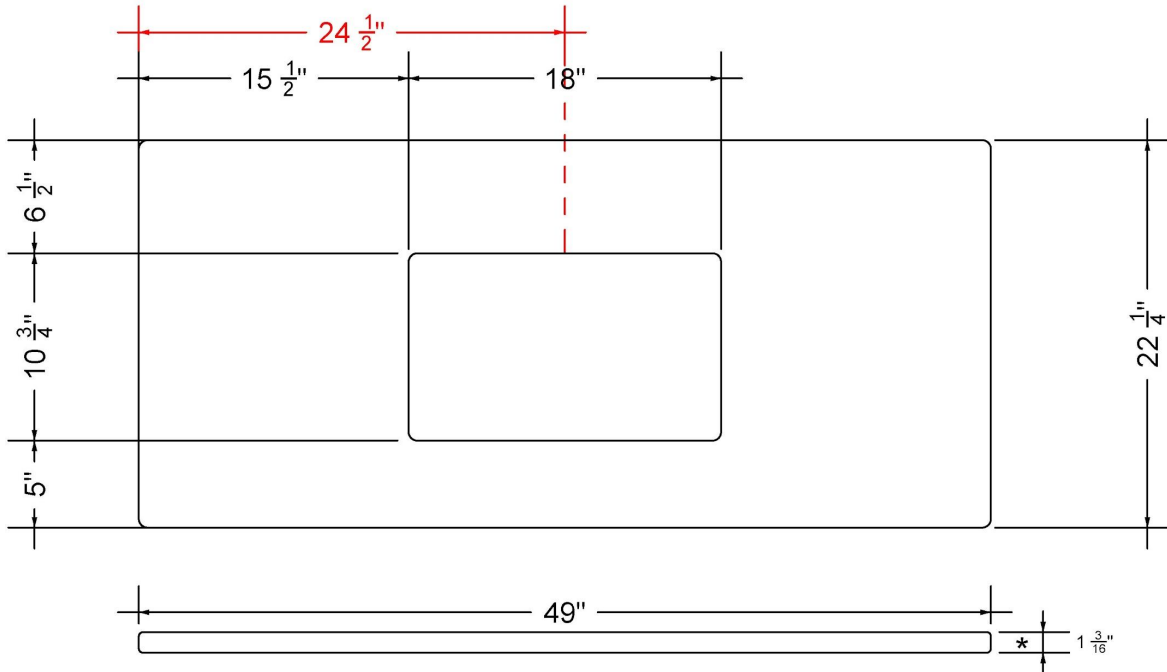

VANDERLOC

49" SILESTONE® QUARTZ VANITY TOP - Helix
Single Rectangle Centered Sink (No faucet hole)

C-49-SRC.NH.he

Technical Information

All product dimensions are nominal.

- Installation: Vanity Top
- Number of deck holes: 0

Notes

Install this product according to the installation instructions.