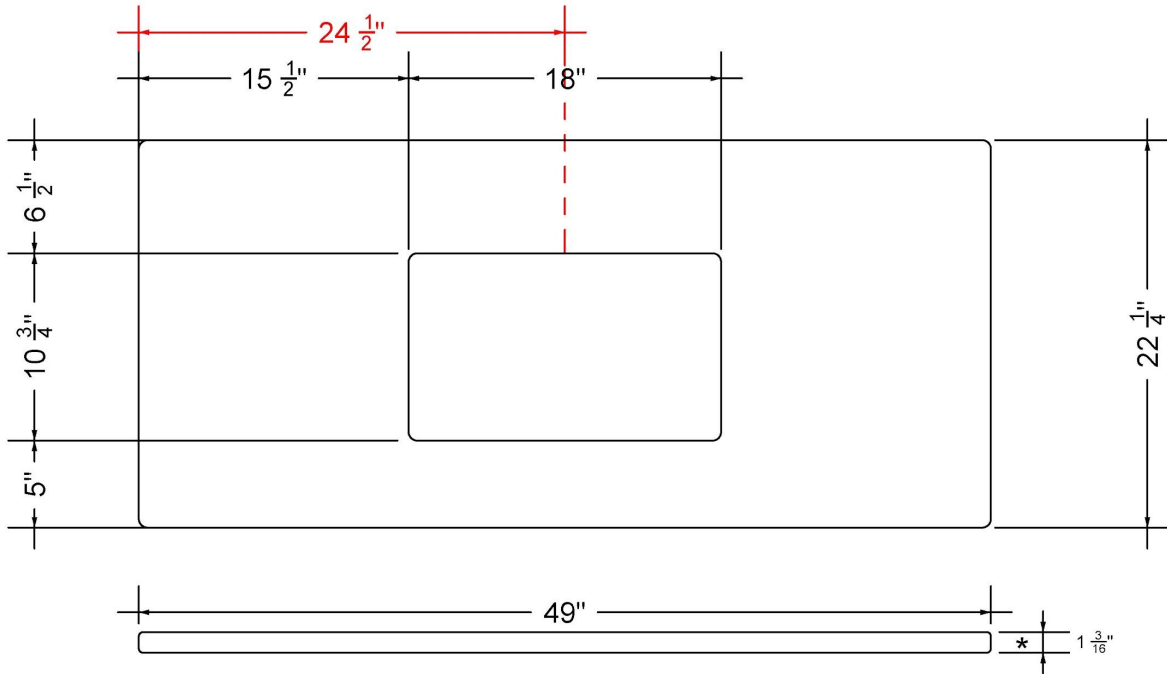

Technical Information

All product dimensions are nominal.

- Installation: Vanity Top
- Number of deck holes: 0

Notes

Install this product according to the installation instructions.

Sink Specifications

- 8" (203mm) deep
- 1-11/16" (49mm) drain opening
- Minimum cabinet size: 21"