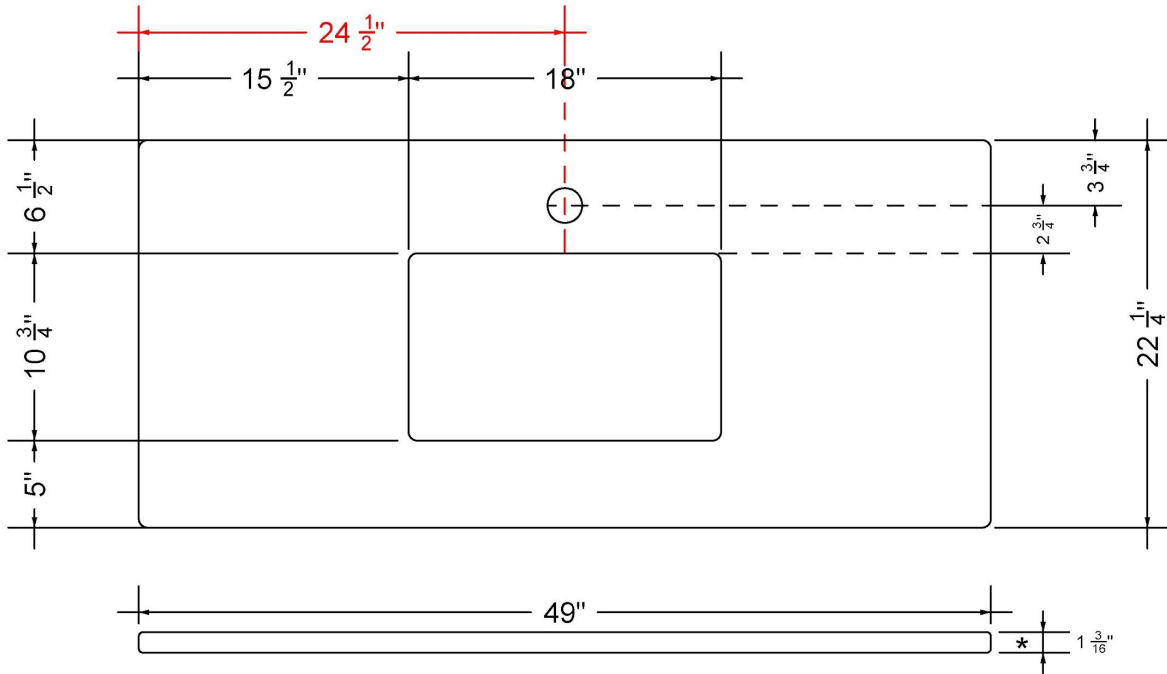

Technical Information

All product dimensions are nominal.

- Installation: Vanity Top
- Number of deck holes: 1

Notes

Install this product according to the installation instructions.

Sink Specifications

- 8" (203mm) deep
- 1-11/16" (49mm) drain opening
- Minimum cabinet size: 21"