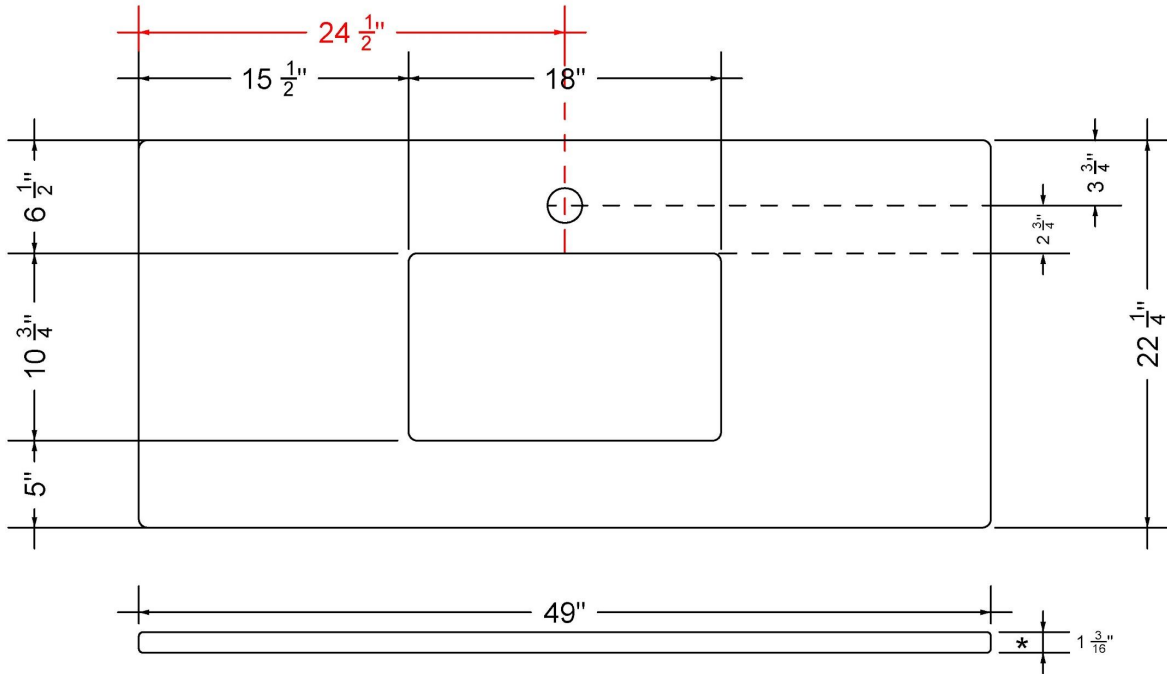

VANDERLOC

49" SILESTONE® QUARTZ VANITY TOP - Eternal Charcoal
Single Rectangle Centered Sink (Single faucet hole)

C-49-SRC.SH.ec

Technical Information

All product dimensions are nominal.

- Installation: Vanity Top
- Number of deck holes: 1