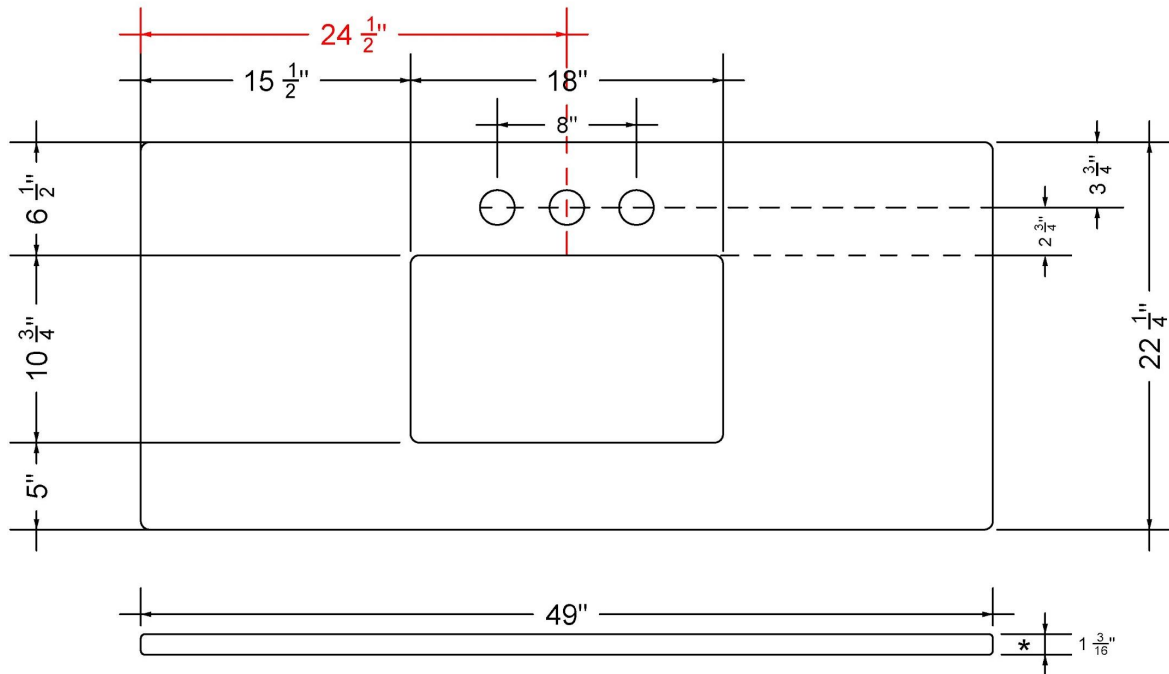

VANDERLOC

49" SILESTONE® QUARTZ VANITY TOP - Helix
Single Rectangle Centered Sink (Widespread faucet hole)

C-49-SRC.WS.he

Technical Information

All product dimensions are nominal.

- Installation: Vanity Top
- Number of deck holes: 3

Notes

Install this product according to the installation instructions.