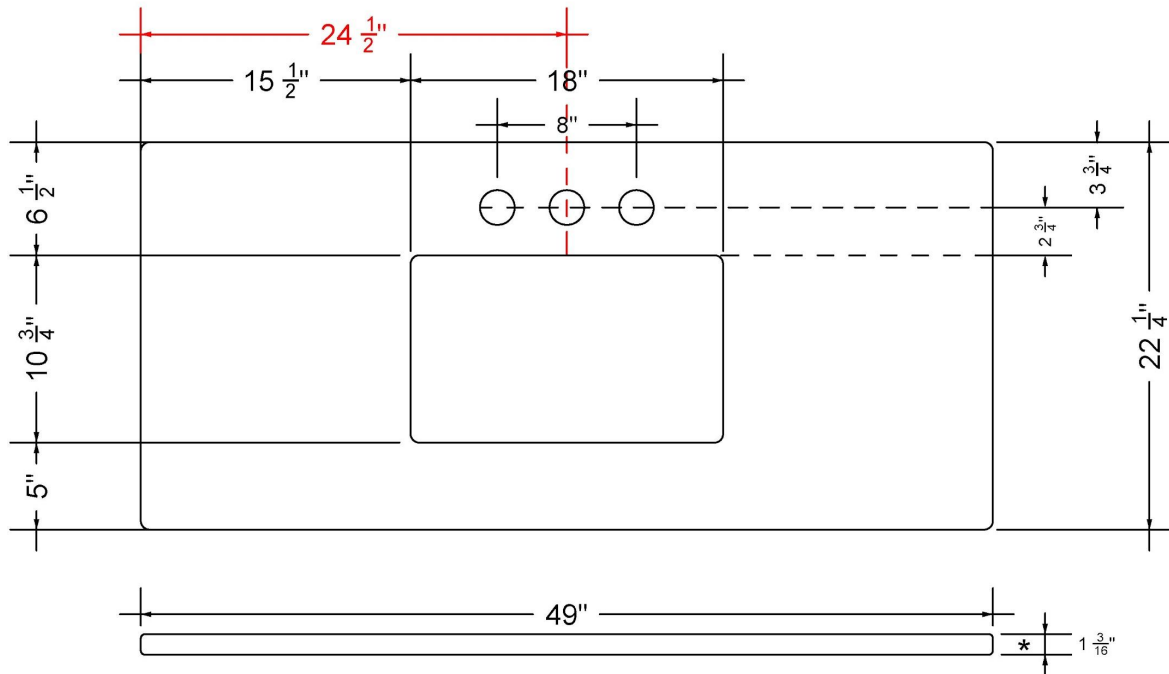

Technical Information

All product dimensions are nominal.

- Installation: Vanity Top
- Number of deck holes: 3

Notes

Install this product according to the installation instructions.