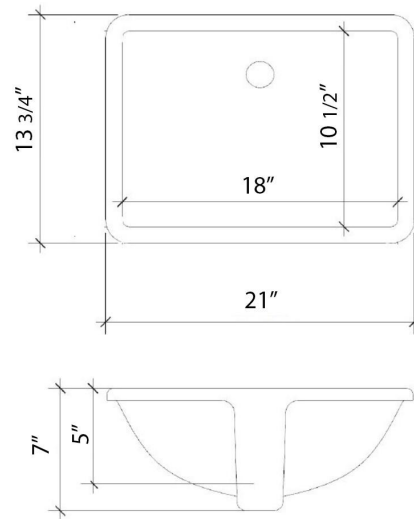

Technical Information

All product dimensions are nominal.

- Installation: Vanity Top
- Number of deck holes: 1

Notes

Install this product according to the installation instructions.

Sink Specifications

- 8" (203mm) deep
- 1-11/16" (49mm) drain opening
- Minimum cabinet size: 21"

All product dimensions are nominal.

- Installation: Vanity Top
- Number of deck holes: 1

Notes

Install this product according to the installation instructions.

Sink Specifications

- 8" (203mm) deep
- 1-11/16" (49mm) drain opening
- Minimum cabinet size: 21"

All product dimensions are nominal.

- Installation: Vanity Top
- Number of deck holes: 3

Notes

Install this product according to the installation instructions.

Sink Specifications

- 8" (203mm) deep
- 1-11/16" (49mm) drain opening
- Minimum cabinet size: 21"

Notes

Install this product according to the installation instructions.

Sink Specifications

- 8" (203mm) deep
- 1-11/16" (49mm) drain opening
- Minimum cabinet size: 21"

VANDERLOC

49" SILESTONE® QUARTZ VANITY TOP - Eternal Noir Single Rectangle Centered Sink (Widespread faucet hole)