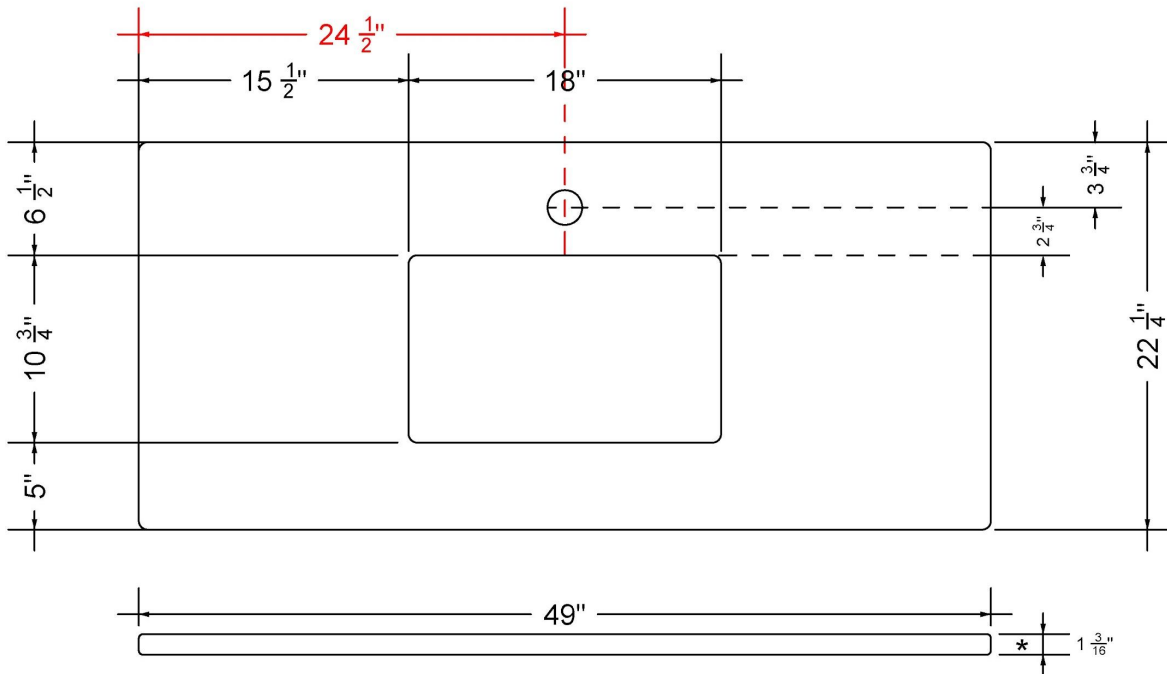

Technical Information

All product dimensions are nominal.

- Installation: Vanity Top
- Number of deck holes: 1

Notes

Install this product according to the installation instructions.