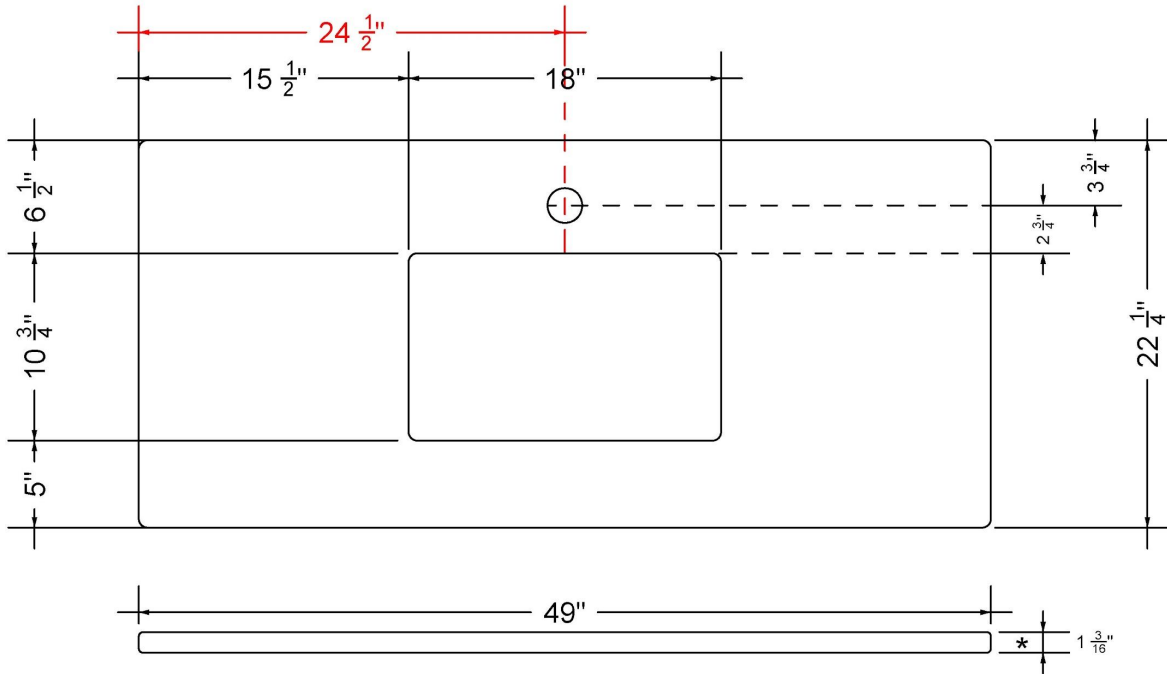

VANDERLOC

49" SILESTONE® QUARTZ VANITY TOP - Ethereal Glow
Single Rectangle Centered Sink (Single faucet hole)

C-49-SRC.SH.eg

Technical Information

All product dimensions are nominal.

- Installation: Vanity Top
- Number of deck holes: 1