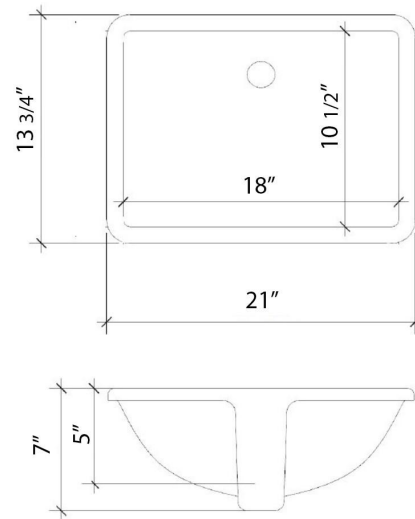

All product dimensions are nominal.

- Installation: Vanity Top
- Number of deck holes: 3

Notes

Install this product according to the installation instructions.

Sink Specifications

- 8" (203mm) deep
- 1-11/16" (49mm) drain opening
- Minimum cabinet size: 21"

Technical Information

All product dimensions are nominal.

- Installation: Vanity Top
- Number of deck holes: 0

Notes

Install this product according to the installation instructions.

Sink Specifications

- 8" (203mm) deep
- 1-11/16" (49mm) drain opening
- Minimum cabinet size: 21"