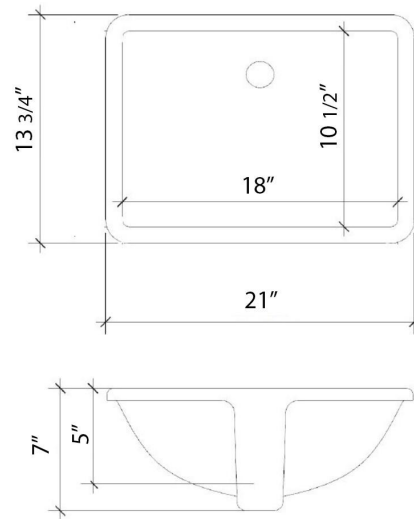

All product dimensions are nominal.

- Installation: Vanity Top
- Number of deck holes: 3

Notes

Install this product according to the installation instructions.

Sink Specifications

- 8" (203mm) deep
- 1-11/16" (49mm) drain opening
- Minimum cabinet size: 21"

Technical Information

All product dimensions are nominal.

- Installation: Vanity Top
- Number of deck holes: 3

Notes

Install this product according to the installation instructions.

Sink Specifications

- 8" (203mm) deep
- 1-11/16" (49mm) drain opening
- Minimum cabinet size: 21"

Notes

Install this product according to the installation instructions.

Sink Specifications

- 8" (203mm) deep
- 1-11/16" (49mm) drain opening
- Minimum cabinet size: 21"

VANDERLOC

49" SILESTONE® QUARTZ VANITY TOP - Helix Single Rectangle Centered Sink (No faucet hole)