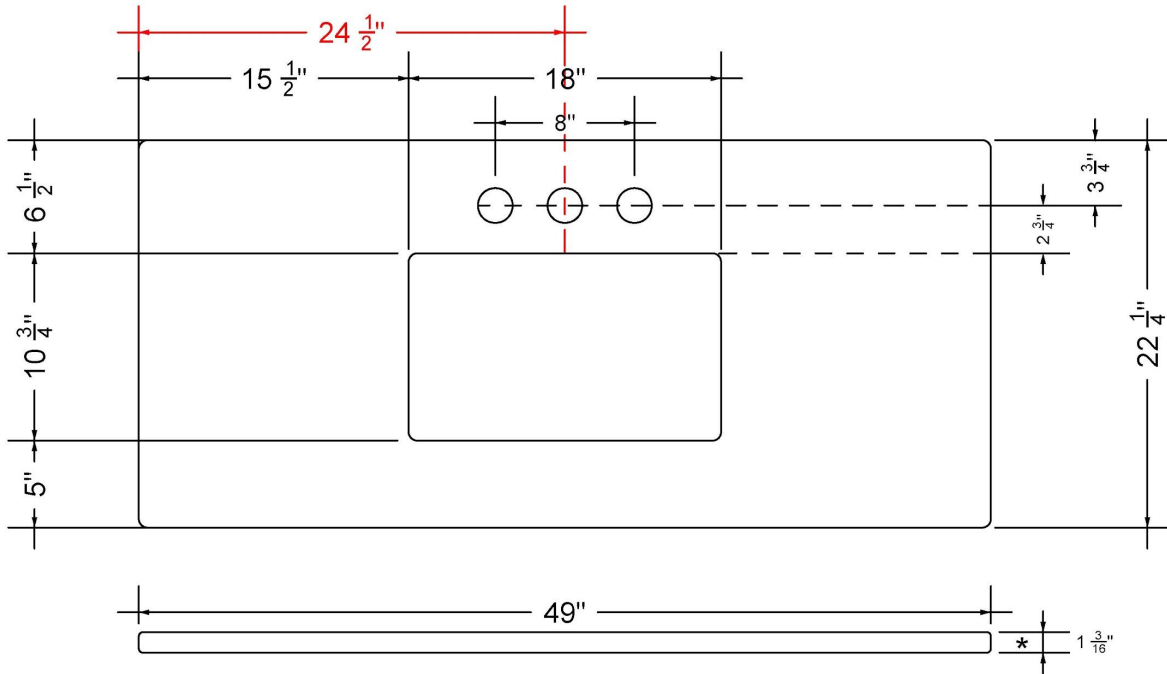

Technical Information

All product dimensions are nominal.

- Installation: Vanity Top
- Number of deck holes: 3

Notes

Install this product according to the installation instructions.