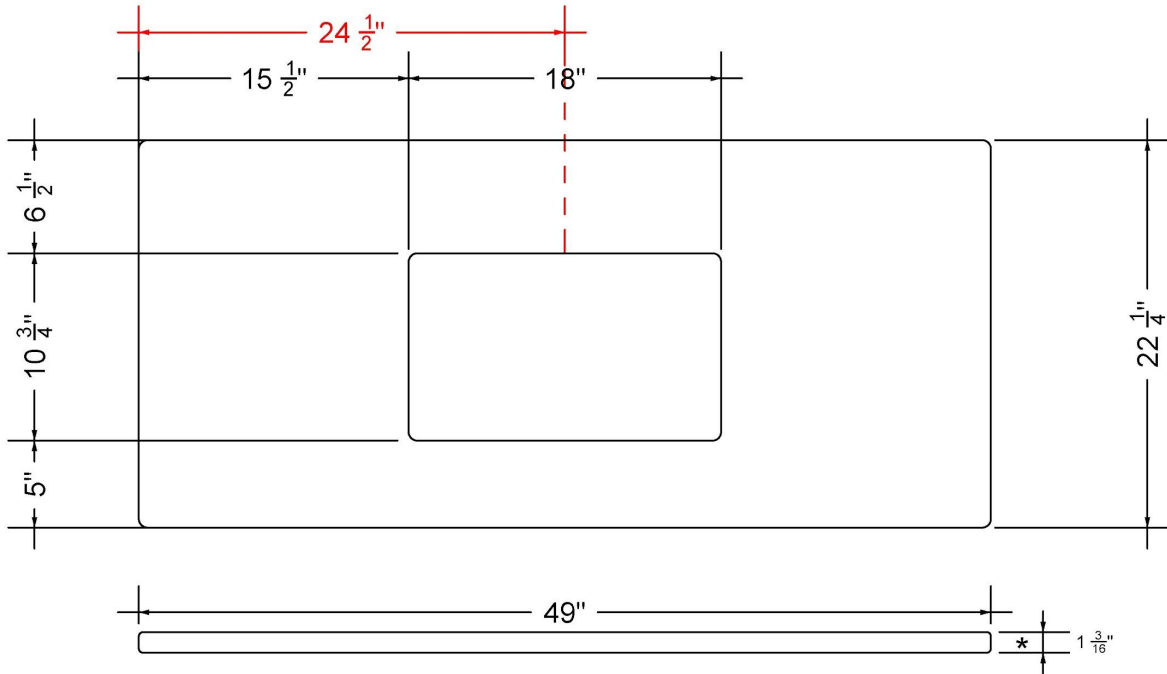

VANDERLOC

49" SILESTONE® QUARTZ VANITY TOP - Eternal Noir
Single Rectangle Centered Sink (No faucet hole)

C-49-SRC.NH.en

Technical Information

All product dimensions are nominal.

- Installation: Vanity Top
- Number of deck holes: 0

Notes

Install this product according to the installation instructions.