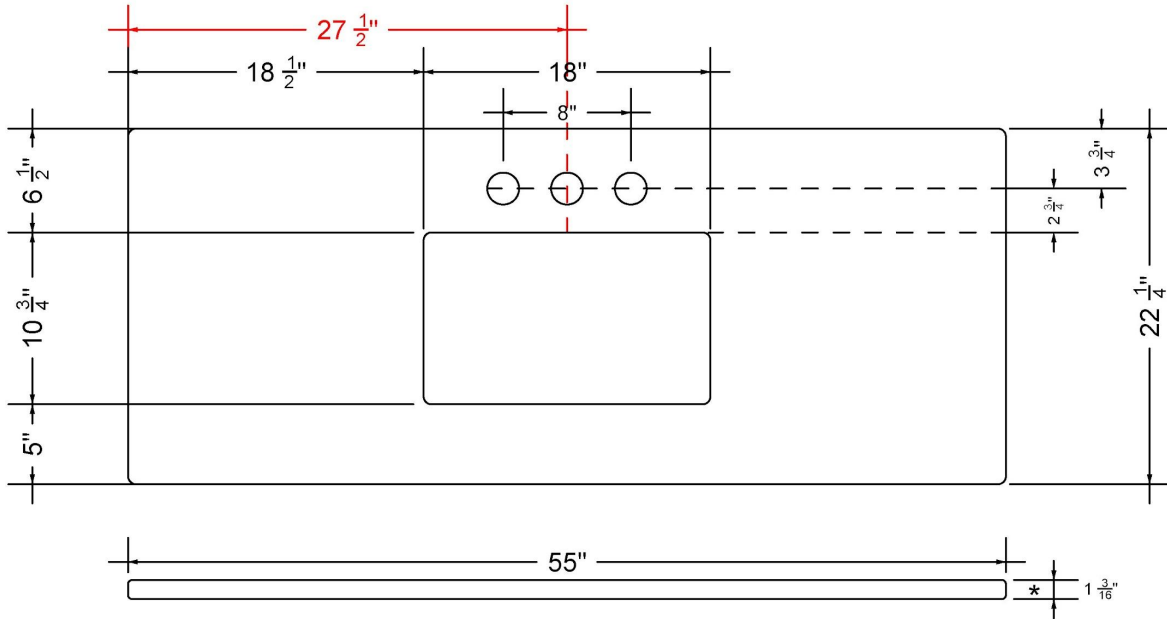

Technical Information

All product dimensions are nominal.

- Installation: Vanity Top
- Number of deck holes: 3

Notes

Install this product according to the installation instructions.