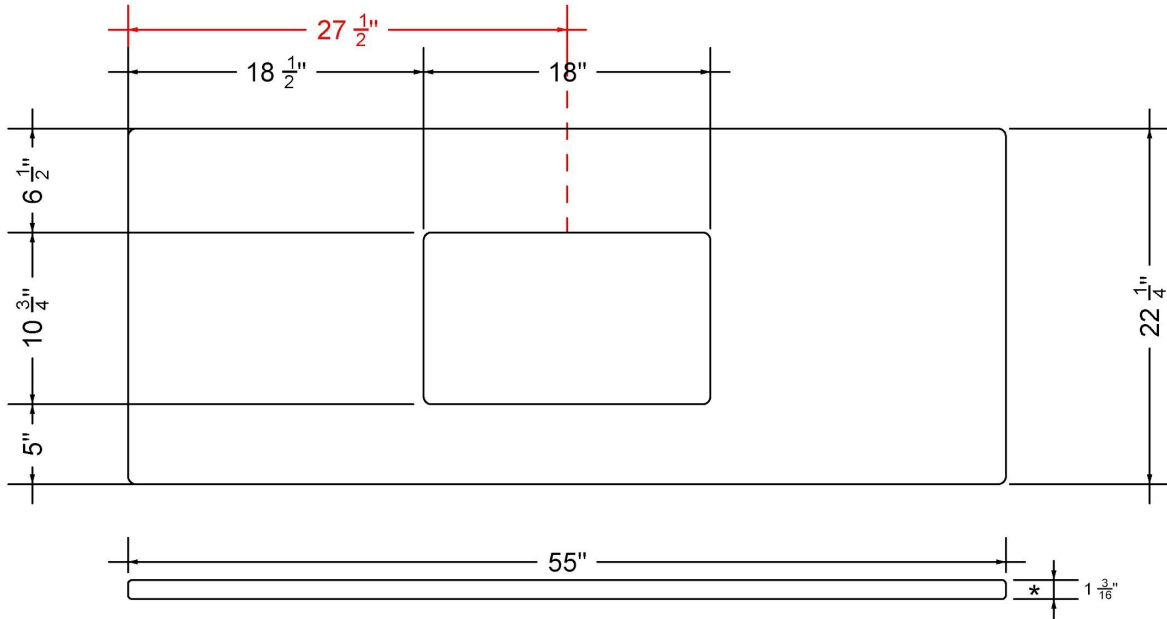

Technical Information

All product dimensions are nominal.

- Installation: Vanity Top
- Number of deck holes: 0

Notes

Install this product according to the installation instructions.

Sink Specifications

- 8" (203mm) deep
- 1-11/16" (55mm) drain opening
- Minimum cabinet size: 21"