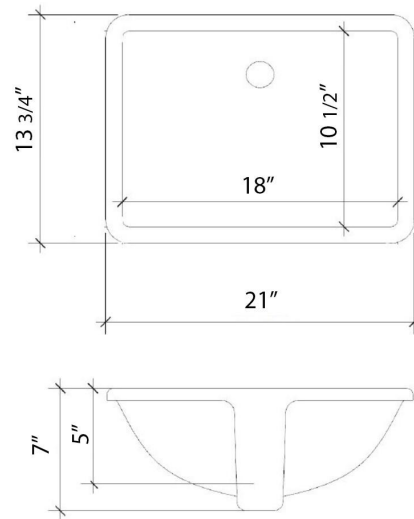

Technical Information

All product dimensions are nominal.

- Installation: Vanity Top
- Number of deck holes: 1

Notes

Install this product according to the installation instructions.

Sink Specifications

- 8" (203mm) deep
- 1-11/16" (55mm) drain opening
- Minimum cabinet size: 21"

Notes

Install this product according to the installation instructions.

Sink Specifications

- 8" (203mm) deep
- 1-11/16" (55mm) drain opening
- Minimum cabinet size: 21"

VANDERLOC

55" SILESTONE® QUARTZ VANITY TOP - Eternal Noir Single Rectangle Centered Sink (Single faucet hole)