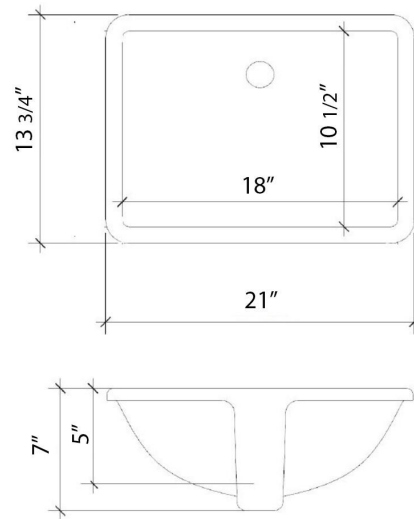

All product dimensions are nominal.

- Installation: Vanity Top
- Number of deck holes: 3

Notes

Install this product according to the installation instructions.

Sink Specifications

- 8" (203mm) deep
- 1-11/16" (55mm) drain opening
- Minimum cabinet size: 21"

C-55-SRC.NH.en

Technical Information

All product dimensions are nominal.

- Installation: Vanity Top
- Number of deck holes: 0

Notes

Install this product according to the installation instructions.

Sink Specifications