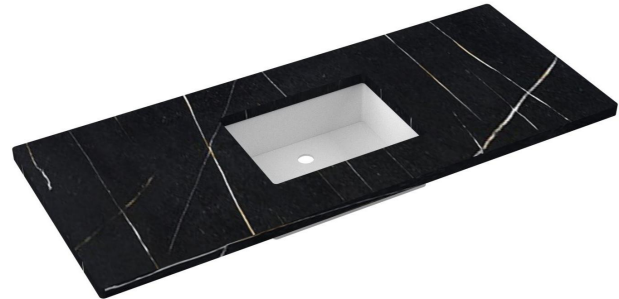

- Vanderloc® Rectangle Sink (White Porcelain)
- Sink mounting hardware (screws)

Optional Products

- C-55B.en Silestone® Quartz backsplash

Codes/Standards

- N/A

Vanderloc® One-Year Limited Warranty

- For product warranty information visit www.vanderloc.com