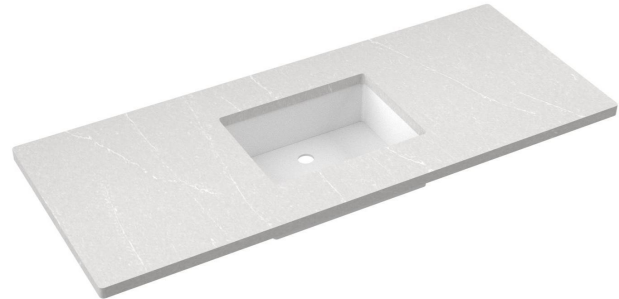

VANDERLOC

55" SILESTONE® QUARTZ VANITY TOP - Desert Silver
Single Rectangle Centered Sink (No faucet hole)

C-55-SRC.NH.ds

Features

- Square sink cutout
- Single and widespread faucet

Material

- Silestone® Quartz

Installation

- Vanity top
- No faucet hole
- Vanderloc® Rectangle Sink

Included Products

- Vanderloc® Rectangle Sink (White Porcelain)
- Sink mounting hardware (screws)

Optional Products

- C-55B.ds Silestone® Quartz backsplash

Codes/Standards

- N/A

Vanderloc® One-Year Limited Warranty

- For product warranty information visit www.vanderloc.com

Available Colors/Finishes

Color tiles intended for reference only.

Color	Code	Description
	DS	Desert Silver
	EC	Eternal Charcoal
	EN	Eternal Noir
	EG	Ethereal Glow
	HE	Helix
	WZ	White Zeus