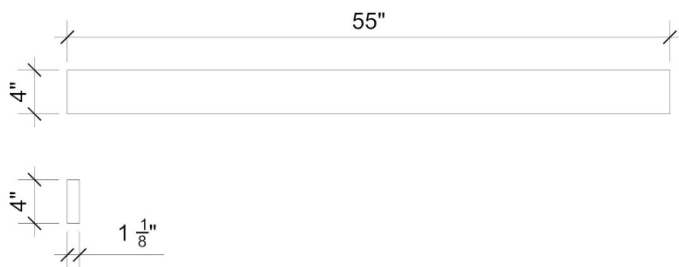

Available Colors/Finishes

Color tiles intended for reference only.

Color	Code	Description
	DS	Desert Silver
	EC	Eternal Charcoal
	EN	Eternal Noir
	EG	Ethereal Glow
	HE	Helix
	WZ	White Zeus