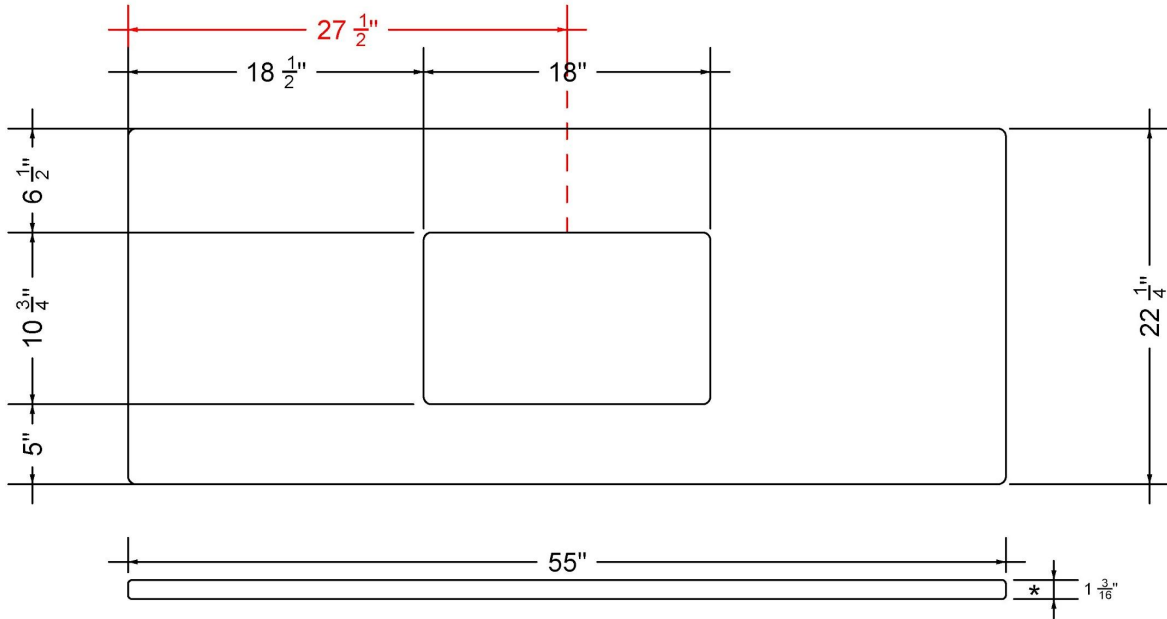

Technical Information

All product dimensions are nominal.

- Installation: Vanity Top
- Number of deck holes: 0

Notes

Install this product according to the installation instructions.