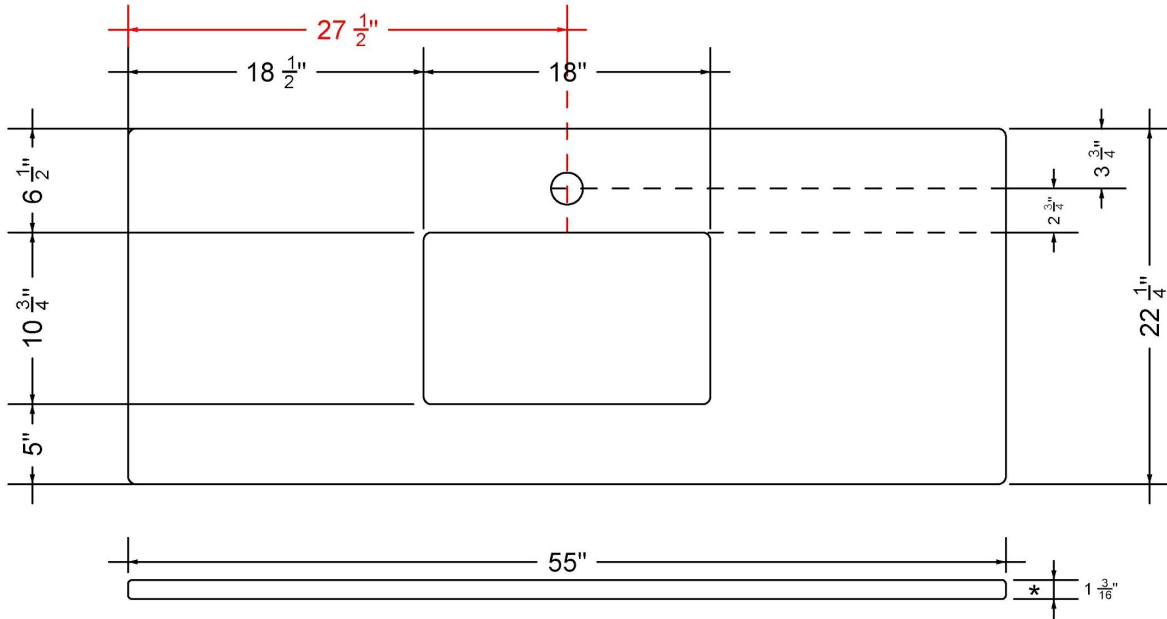

Technical Information

All product dimensions are nominal.

- Installation: Vanity Top
- Number of deck holes: 1

Notes

Install this product according to the installation instructions.

Sink Specifications

- 8" (203mm) deep
- 1-11/16" (55mm) drain opening
- Minimum cabinet size: 21"