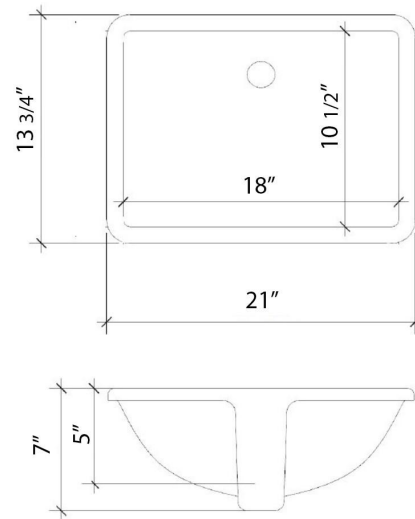

All product dimensions are nominal.

- Installation: Vanity Top
- Number of deck holes: 1

Notes

Install this product according to the installation instructions.

Sink Specifications

- 8" (203mm) deep
- 1-11/16" (55mm) drain opening
- Minimum cabinet size: 21"

Technical Information

All product dimensions are nominal.

- Installation: Vanity Top
- Number of deck holes: 3

Notes

Install this product according to the installation instructions.

Sink Specifications

- 8" (203mm) deep
- 1-11/16" (55mm) drain opening
- Minimum cabinet size: 21"

All product dimensions are nominal.

- Installation: Vanity Top
- Number of deck holes: 3

Notes

Install this product according to the installation instructions.

Sink Specifications

- 8" (203mm) deep
- 1-11/16" (55mm) drain opening
- Minimum cabinet size: 21"

Technical Information

All product dimensions are nominal.

- Installation: Vanity Top
- Number of deck holes: 0

Notes

Install this product according to the installation instructions.

Sink Specifications

- 8" (203mm) deep
- 1-11/16" (55mm) drain opening
- Minimum cabinet size: 21"