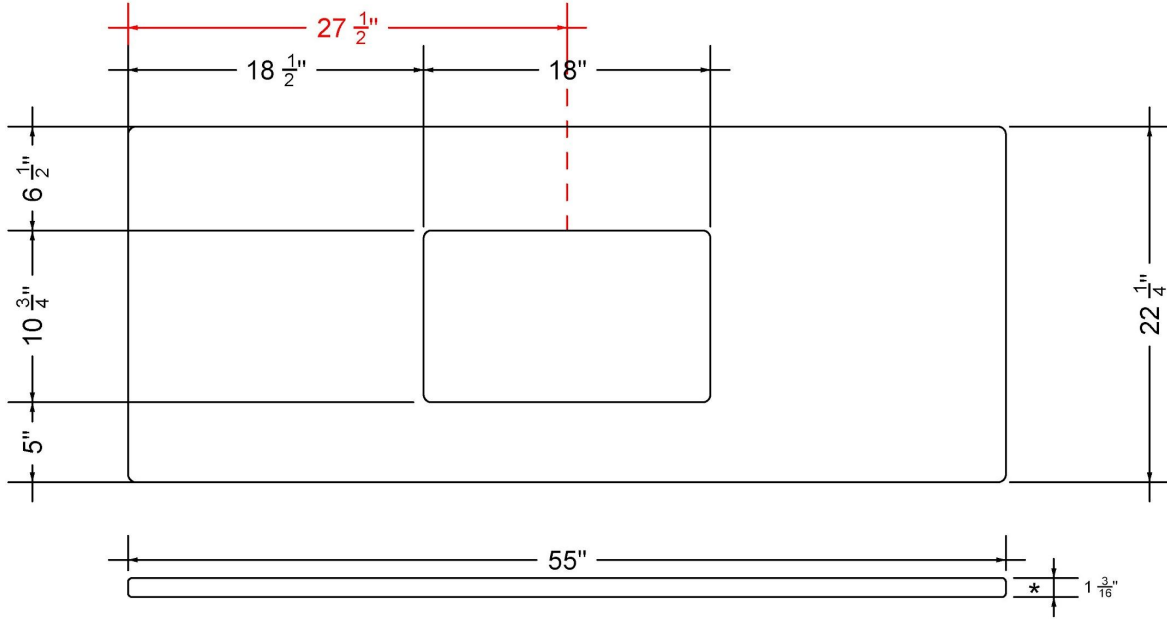

VANDERLOC

55" SILESTONE® QUARTZ VANITY TOP - Eternal Charcoal
Single Rectangle Centered Sink (No faucet hole)

C-55-SRC.NH.ec

Technical Information

All product dimensions are nominal.

- Installation: Vanity Top
- Number of deck holes: 0