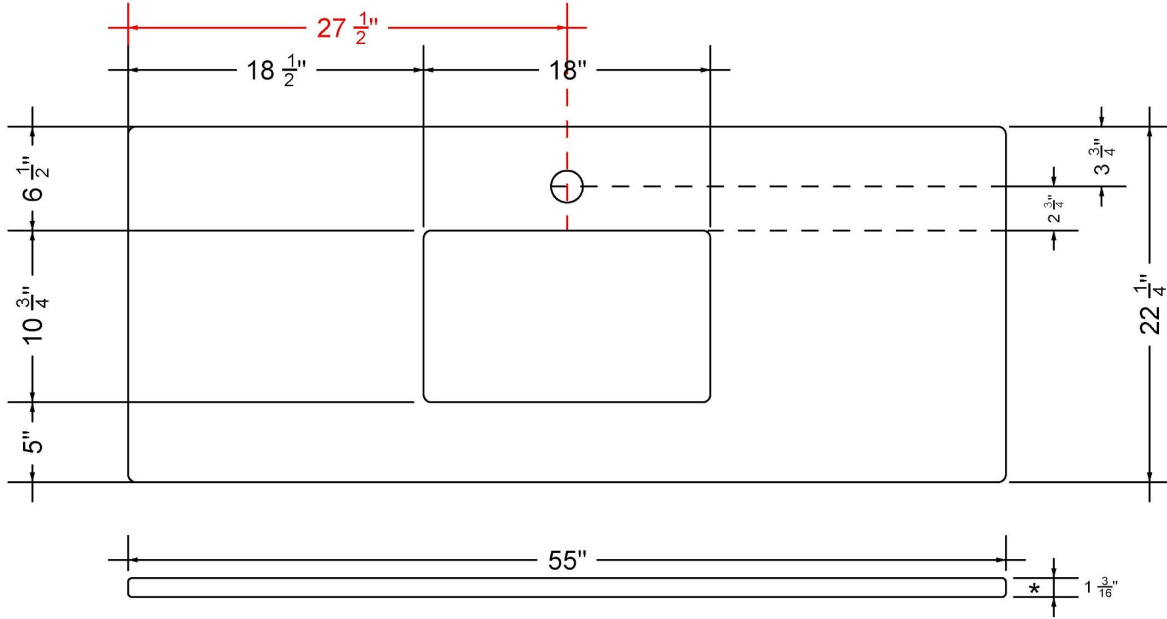

Technical Information

All product dimensions are nominal.

- Installation: Vanity Top
- Number of deck holes: 1

Notes

Install this product according to the installation instructions.