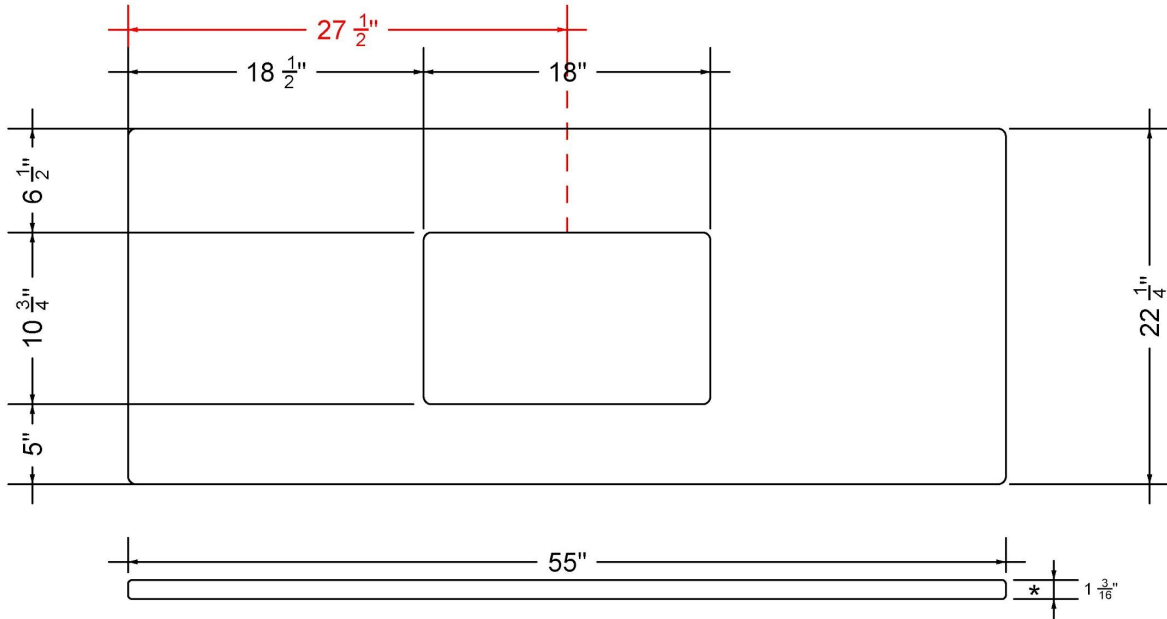

C-55-SRC.NH.en

Technical Information

All product dimensions are nominal.

- Installation: Vanity Top
- Number of deck holes: 0

Notes

Install this product according to the installation instructions.

Sink Specifications