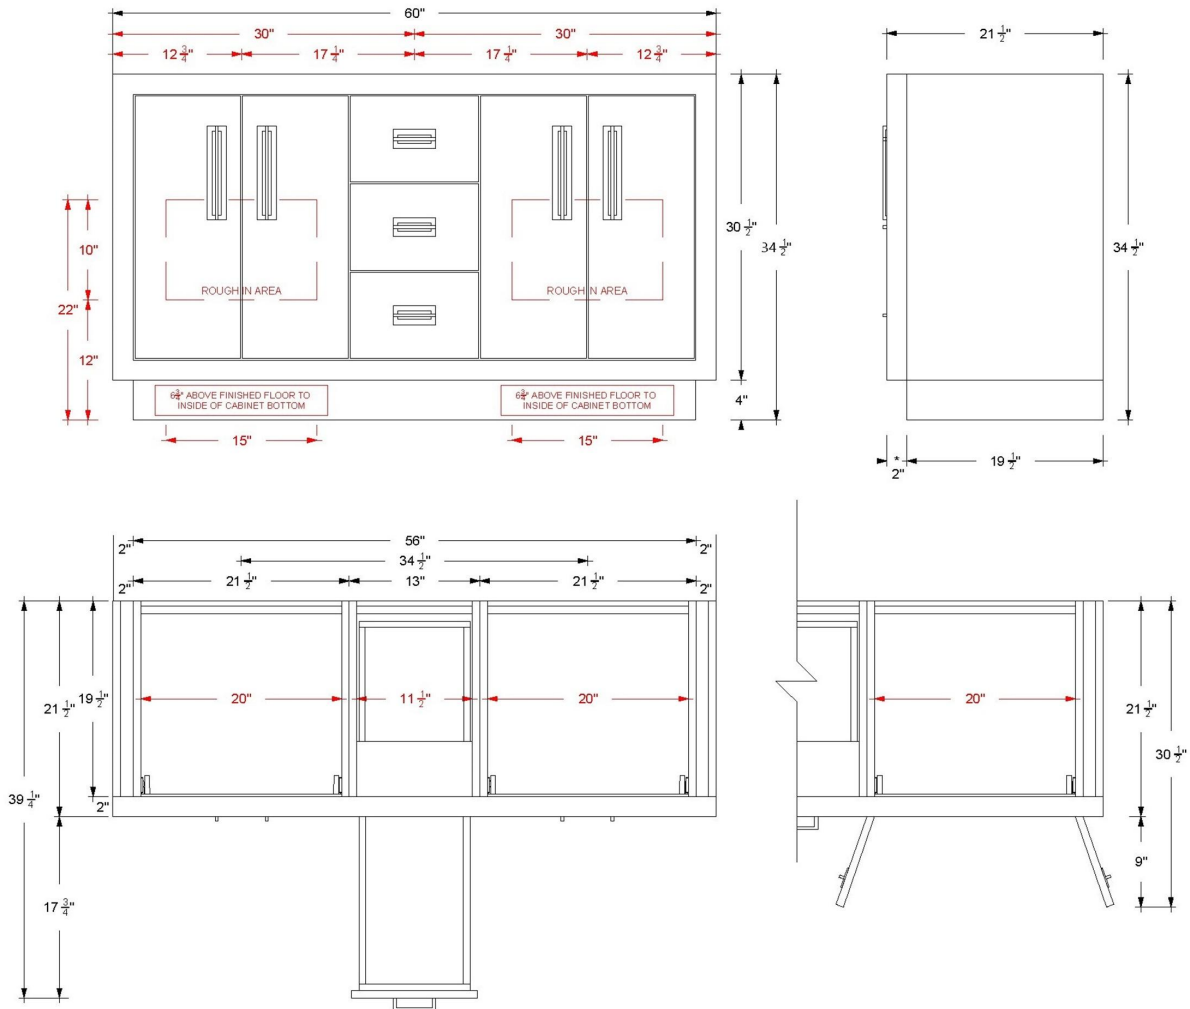

Technical Information

All product dimensions are nominal.

- Installation: Bath Vanity
- Number of doors: 4
- Number of drawers: 3

Notes

Install this product according to the installation instructions.