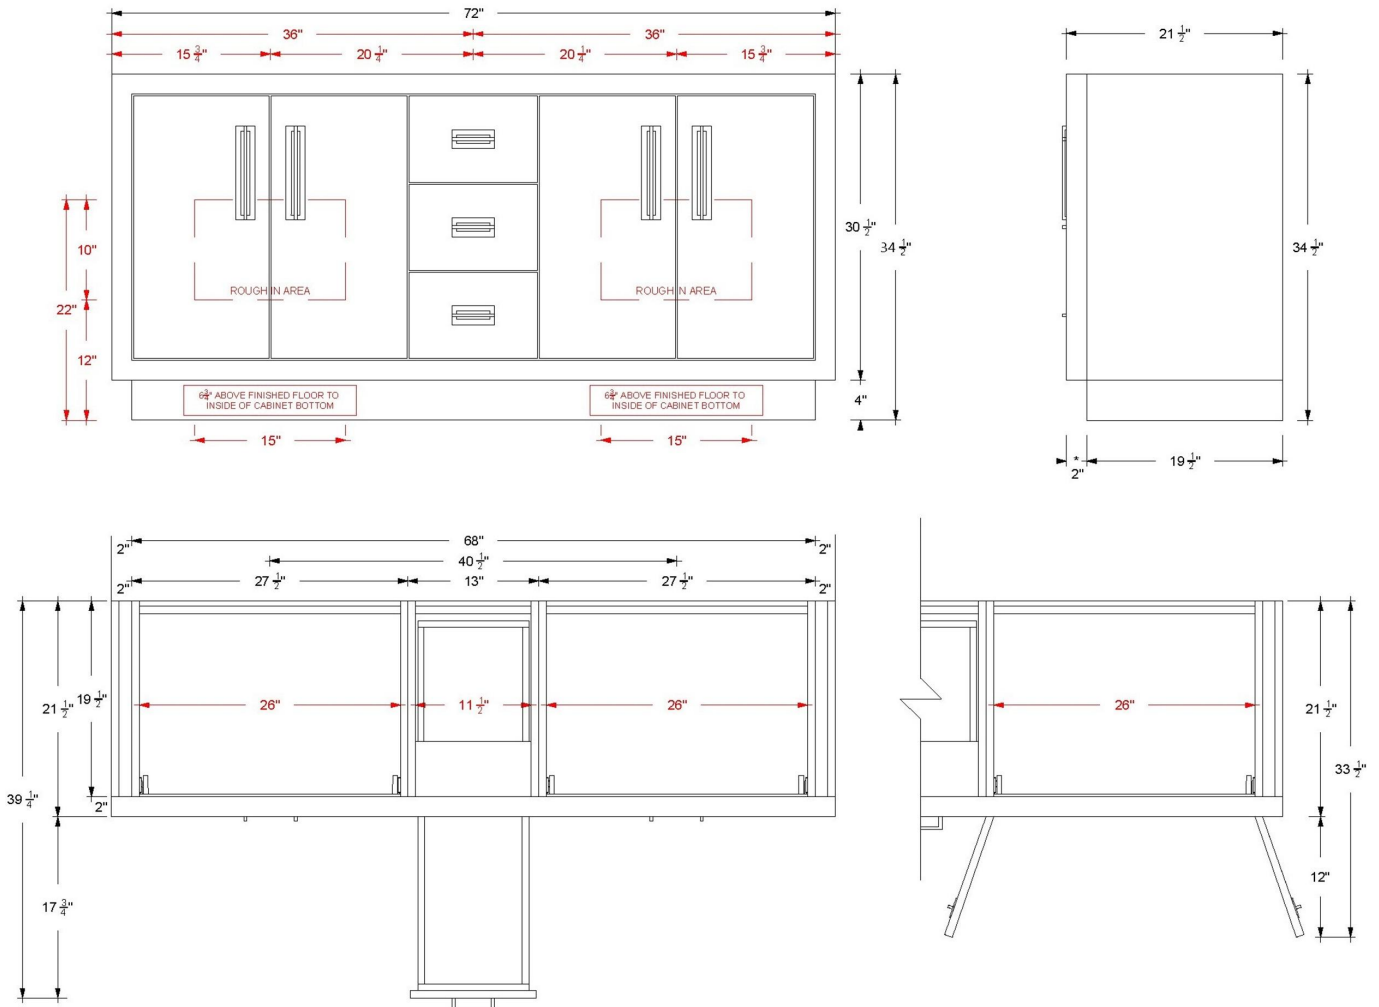

Technical Information

All product dimensions are nominal.

- Installation: Bath Vanity
- Number of doors: 4
- Number of drawers: 3

Notes

Install this product according to the installation instructions.