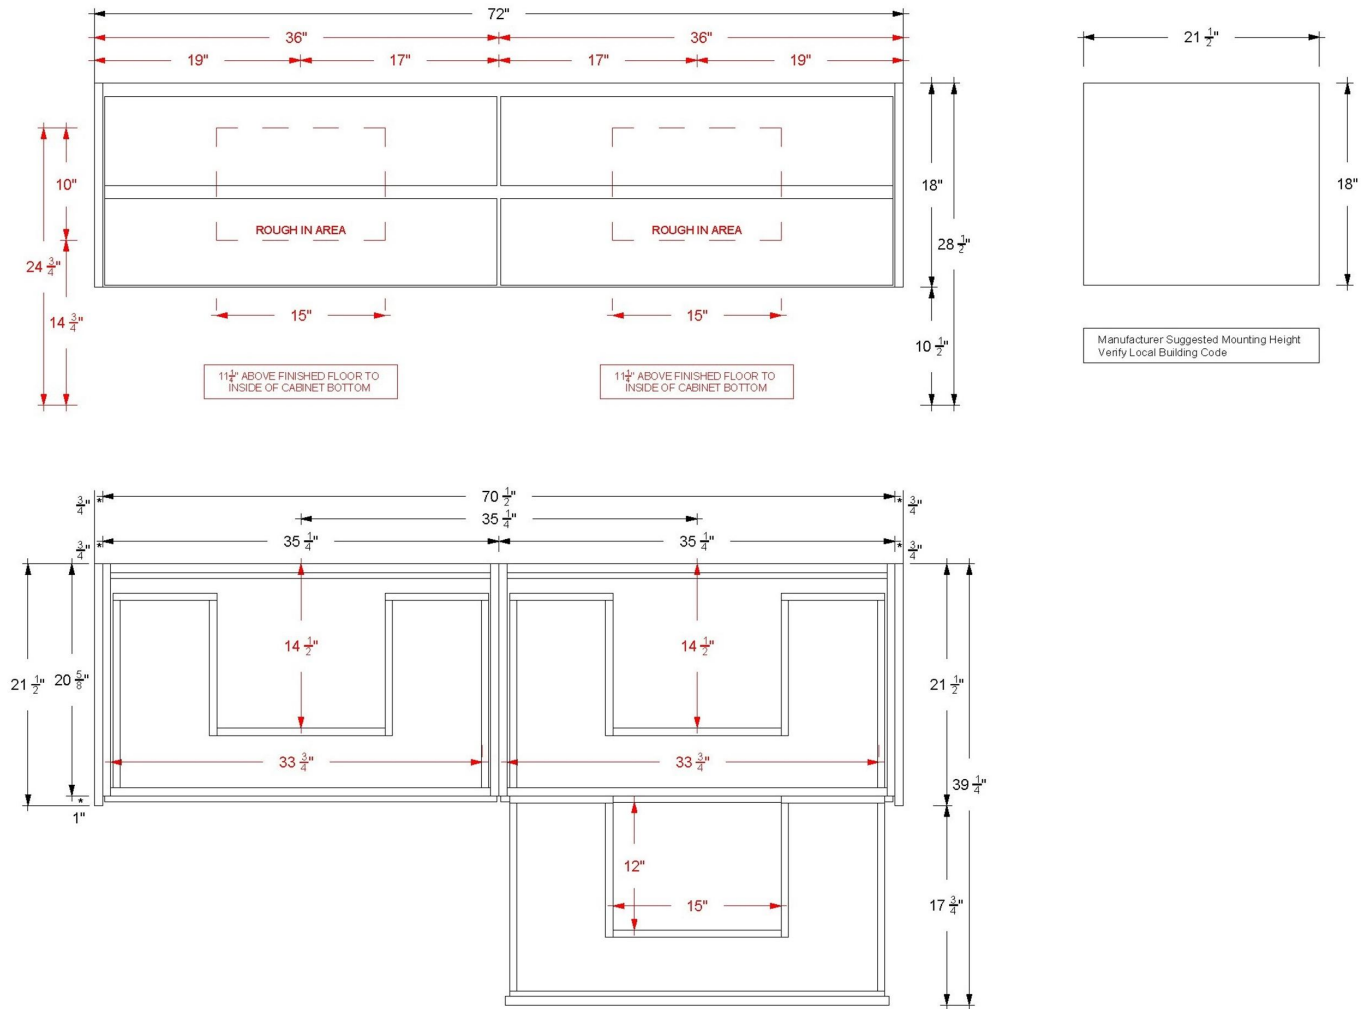

Gilded

GLD6-72-F18

Technical Information

All product dimensions are nominal.

- Installation: Bath Vanity
- Number of drawers: 4

Notes

Install this product according to the installation instructions.

Vanderloc® reserves the right to make revisions without notice to product specifications. For the most current Specification Sheet, go to www.vanderloc.com