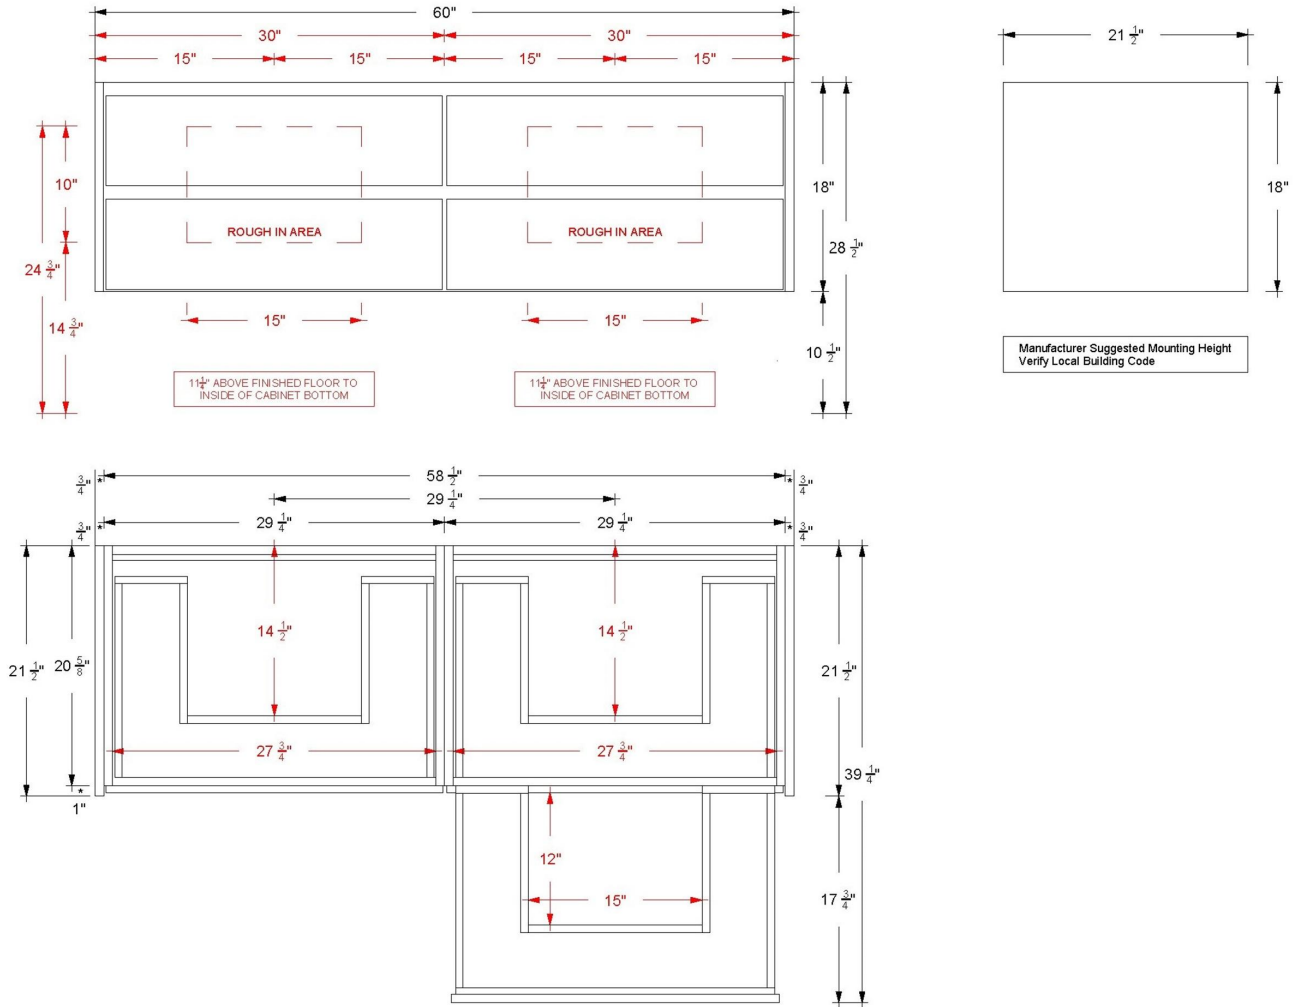

Gilded

GLD6-60-F18

Technical Information

All product dimensions are nominal.

- Installation: Bath Vanity
- Number of drawers: 4

Notes

Install this product according to the installation instructions.

Vanderloc® reserves the right to make revisions without notice to product specifications. For the most current Specification Sheet, go to www.vanderloc.com